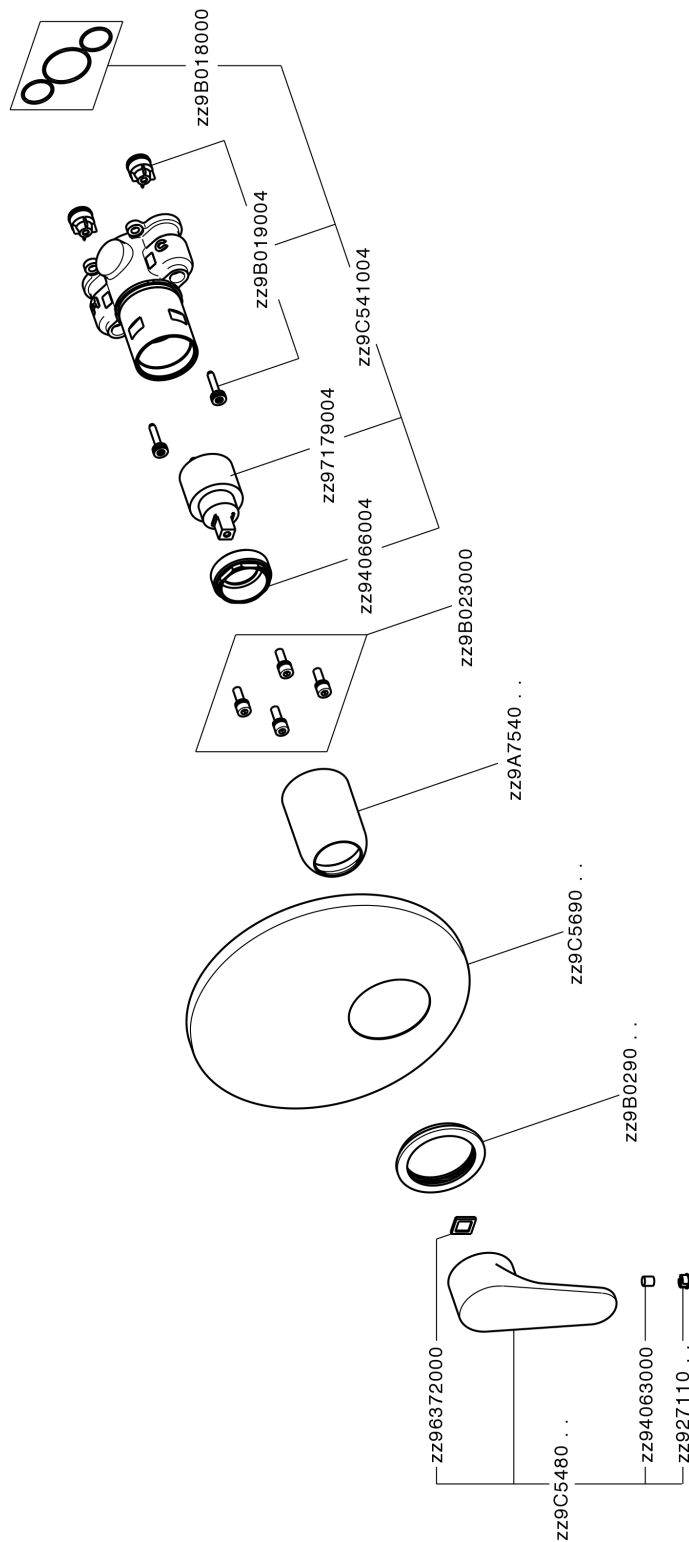

## Exposed part for Single Lever One Box Valve H3\_AH0BM010

MODEL **AH0BM010**

Exposed part for Single Lever One Box Valve, 1 Outlet, Minimum depth of installation: 67 mm, without concealed part, for items ZB00B030-ZB00B031

### CHARACTERISTICS

Cartridge Spare Parts **ZZ97179000**

**35 mm Cartridge**

Installation **Concealed**

Required concealed parts **ZB00B031**

**ZB00B030**

## Exposed part for Single Lever One Box Valve H3\_AH0BM010

AH0BM010

<https://en.huberitalia.com/exposed-part-for-single-lever-one-box-valve-h3-ah0bm010>

## One Box Universal Concealed Part ONE BOX\_ZB00B031

MODEL **ZB00B031**

One Box Universal Concealed Part, for 1 or 2 or 3 outlet thermostatic or single lever, without trim kit, with noise reducers, with sealing gasket