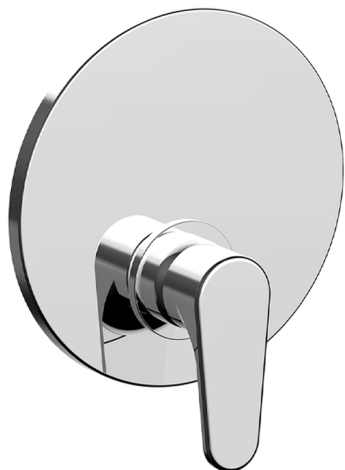

Exposed part for Single Lever One Box Valve H3_AH0BM010

MODEL **AH0BM010**

Exposed part for Single Lever One Box Valve, 1 Outlet, Minimum depth of installation: 67 mm, without concealed part, for items ZB00B030-ZB00B031

AVAILABLE FINISHINGS

-  **21** 21 Chrome
-  **2F** 2F Brushed Nickel
-  **40** 40 Matt Black

CHARACTERISTICS

Cartridge Spare Parts **ZZ97179000**

35 mm Cartridge

Installation **Concealed**

Required concealed parts **ZB00B031**

ZB00B030

Exposed part for Single Lever One Box Valve H3_AH0BM010

AH0BM010

<https://en.huberitalia.com/exposed-part-for-single-lever-one-box-valve-h3-ah0bm010>

One Box Universal Concealed Part ONE BOX_ZB00B031

MODEL **ZB00B031**

One Box Universal Concealed Part, for 1 or 2 or 3 outlet thermostatic or single lever, without trim kit, with noise reducers, with sealing gasket

AVAILABLE FINISHINGS

04 04 Without finishing