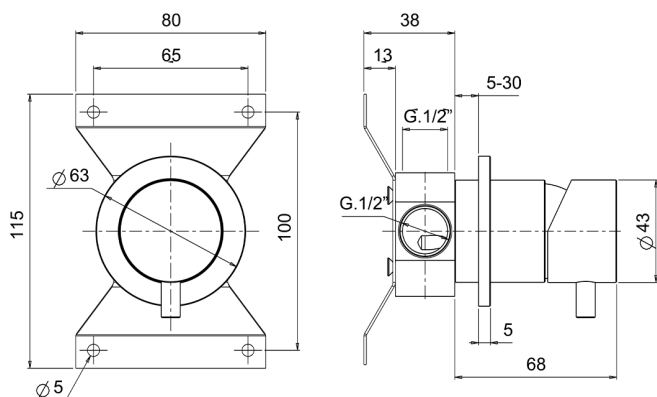

Concealed single lever shower valve LYNOX_LX000304

MODEL **LX000304**

Concealed single lever shower valve, concealed part included, Innox AISI 316L

AVAILABLE FINISHINGS

D1 D1 Brushed Inox

CHARACTERISTICS

Cartridge Spare Parts **ZZ96779000**

35 mm Cartridge

Installation **Concealed**

Concealed single lever shower valve LYNOX_LX000304

LX000304

<https://en.huberitalia.com/concealed-single-lever-shower-valve-lynox-lx000304>

2026-04-05