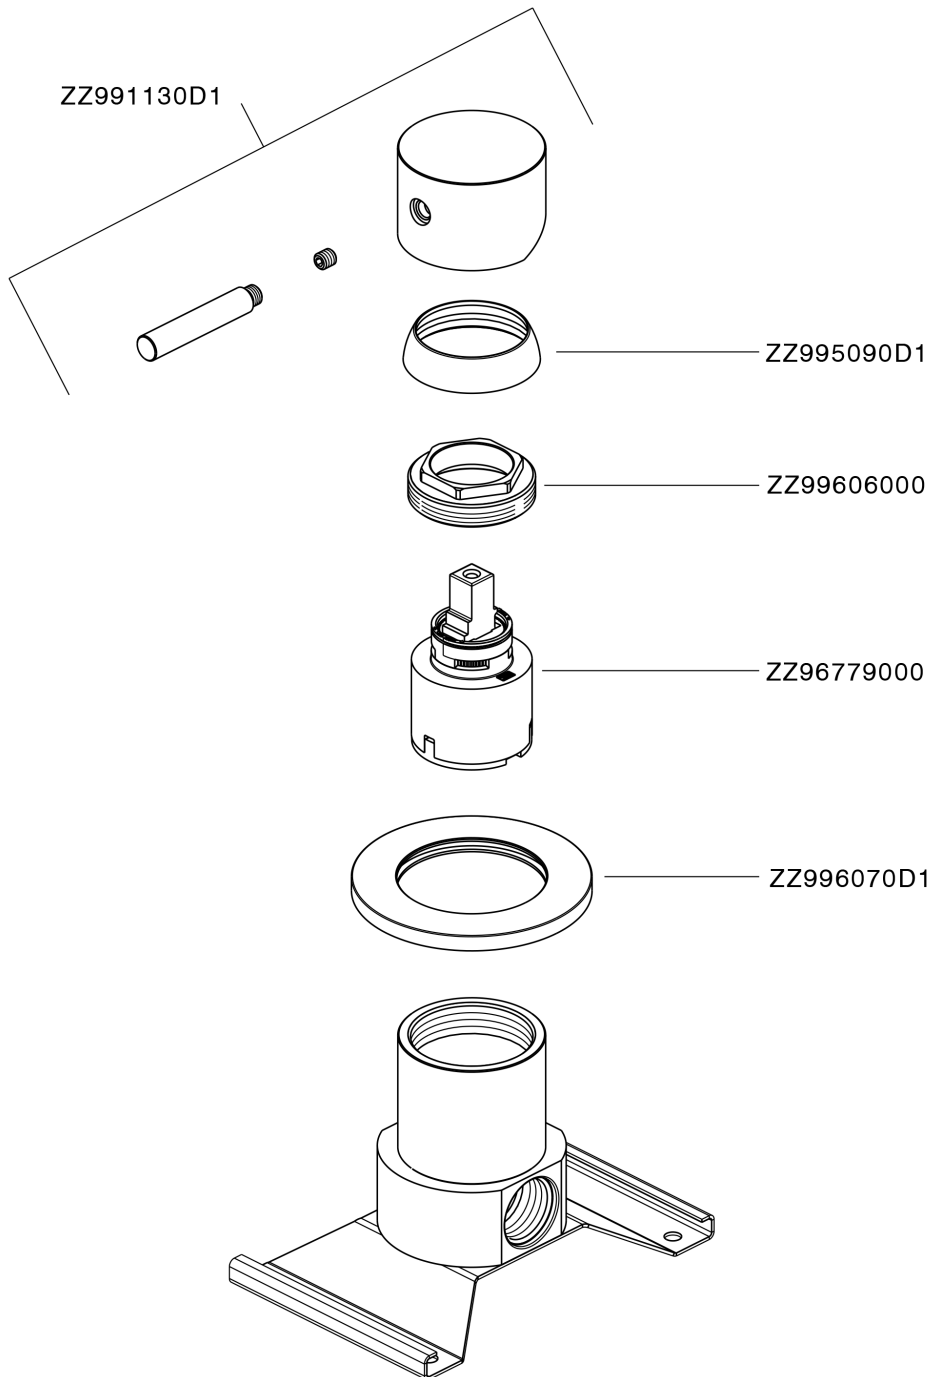

Concealed single lever shower valve LYNOX_LX000304

MODEL **LX000304**

Concealed single lever shower valve, concealed part included, Innox AISI 316L

AVAILABLE FINISHINGS

D1 D1 Brushed Inox

CHARACTERISTICS

Cartridge Spare Parts **ZZ96779000**

35 mm Cartridge

Installation **Concealed**

Concealed single lever shower valve LYNOX_LX000304

LX000304

<https://en.huberitalia.com/concealed-single-lever-shower-valve-lynox-lx000304>

2026-04-05