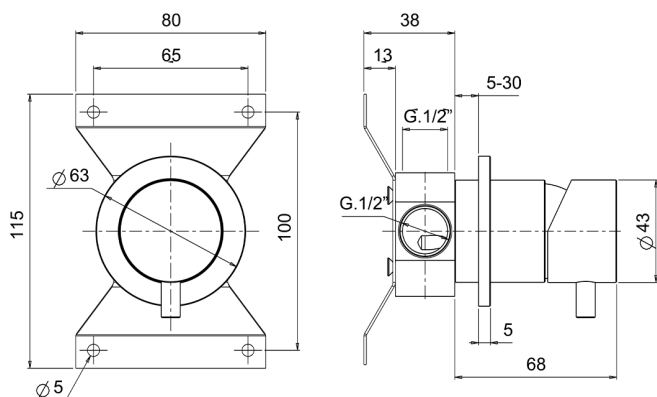

Concealed single lever shower valve LYNOX_LX000304

MODEL **LX000304**

Concealed single lever shower valve, concealed part included, Innox AISI 316L

AVAILABLE FINISHINGS

D1 D1 Brushed Inox

CHARACTERISTICS

Cartridge Spare Parts **ZZ96779000**

35 mm Cartridge

Installation **Concealed**

Concealed single lever shower valve LYNOX_LX000304

LX000304

<https://en.huberitalia.com/concealed-single-lever-shower-valve-lynox-lx000304>

2026-05-31