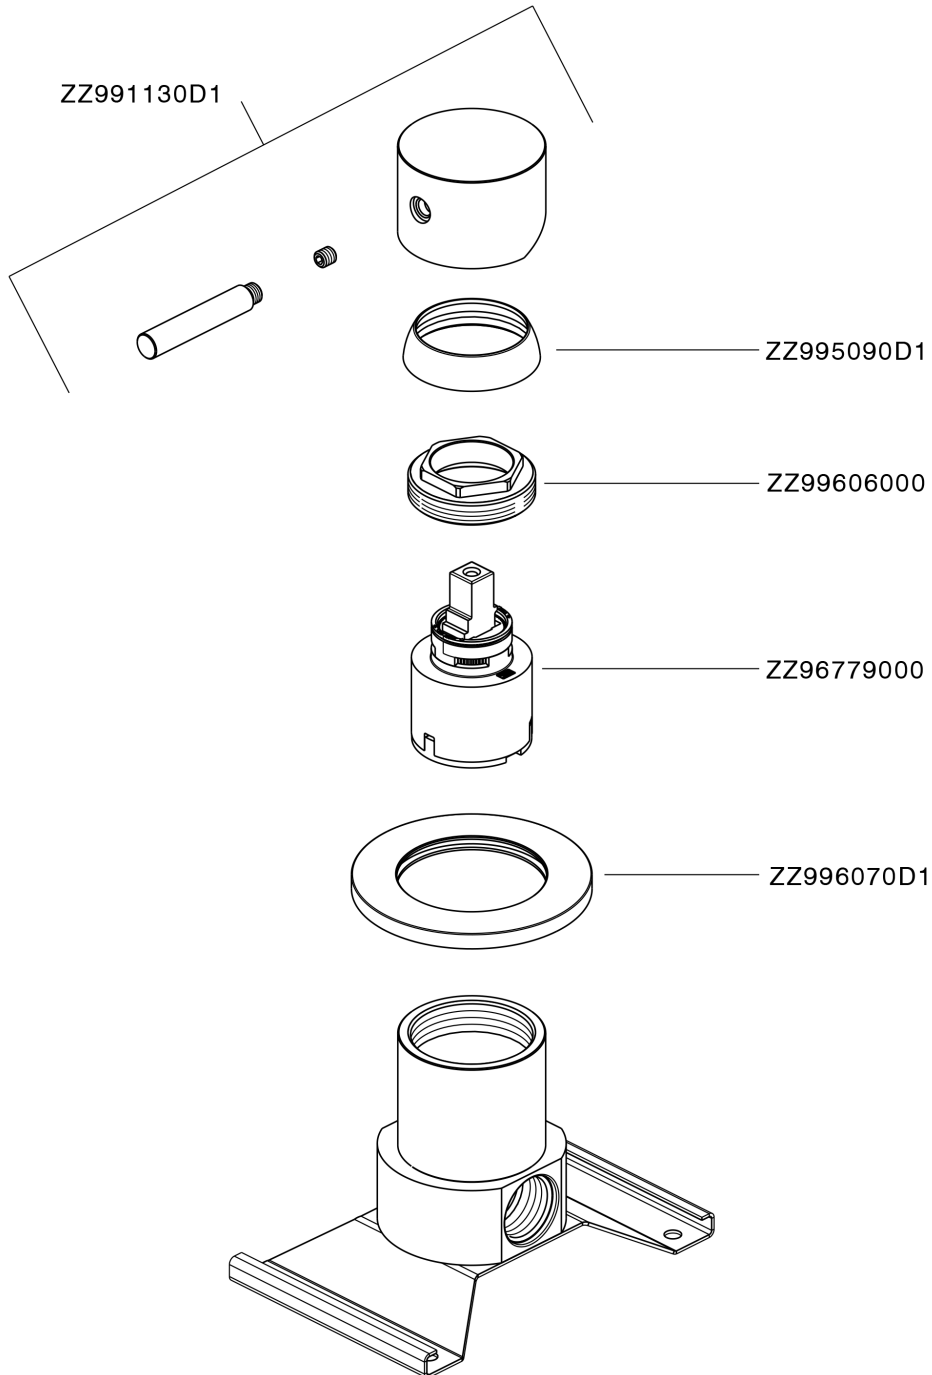

Concealed single lever shower valve LYNOX_LX000304

MODEL **LX000304**

Concealed single lever shower valve, concealed part included, Innox AISI 316L

AVAILABLE FINISHINGS

D1 D1 Brushed Inox

CHARACTERISTICS

Cartridge Spare Parts **ZZ96779000**

35 mm Cartridge

Installation **Concealed**

Concealed single lever shower valve LYNOX_LX000304

LX000304

<https://en.huberitalia.com/concealed-single-lever-shower-valve-lynox-lx000304>

2026-06-24