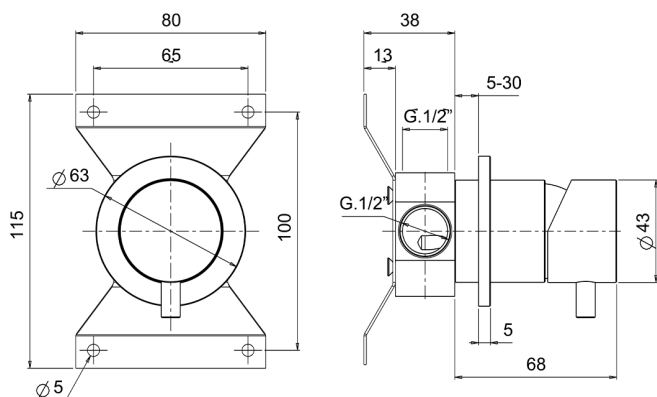

Concealed single lever shower valve LYNOX_LX000304

MODEL **LX000304**

Concealed single lever shower valve, concealed part included, Innox AISI 316L

AVAILABLE FINISHINGS

D1 D1 Brushed Inox

CHARACTERISTICS

Cartridge Spare Parts **ZZ96779000**

35 mm Cartridge

Installation **Concealed**

Concealed single lever shower valve LYNOX_LX000304

LX000304

<https://en.huberitalia.com/concealed-single-lever-shower-valve-lynox-lx000304>

2026-06-24