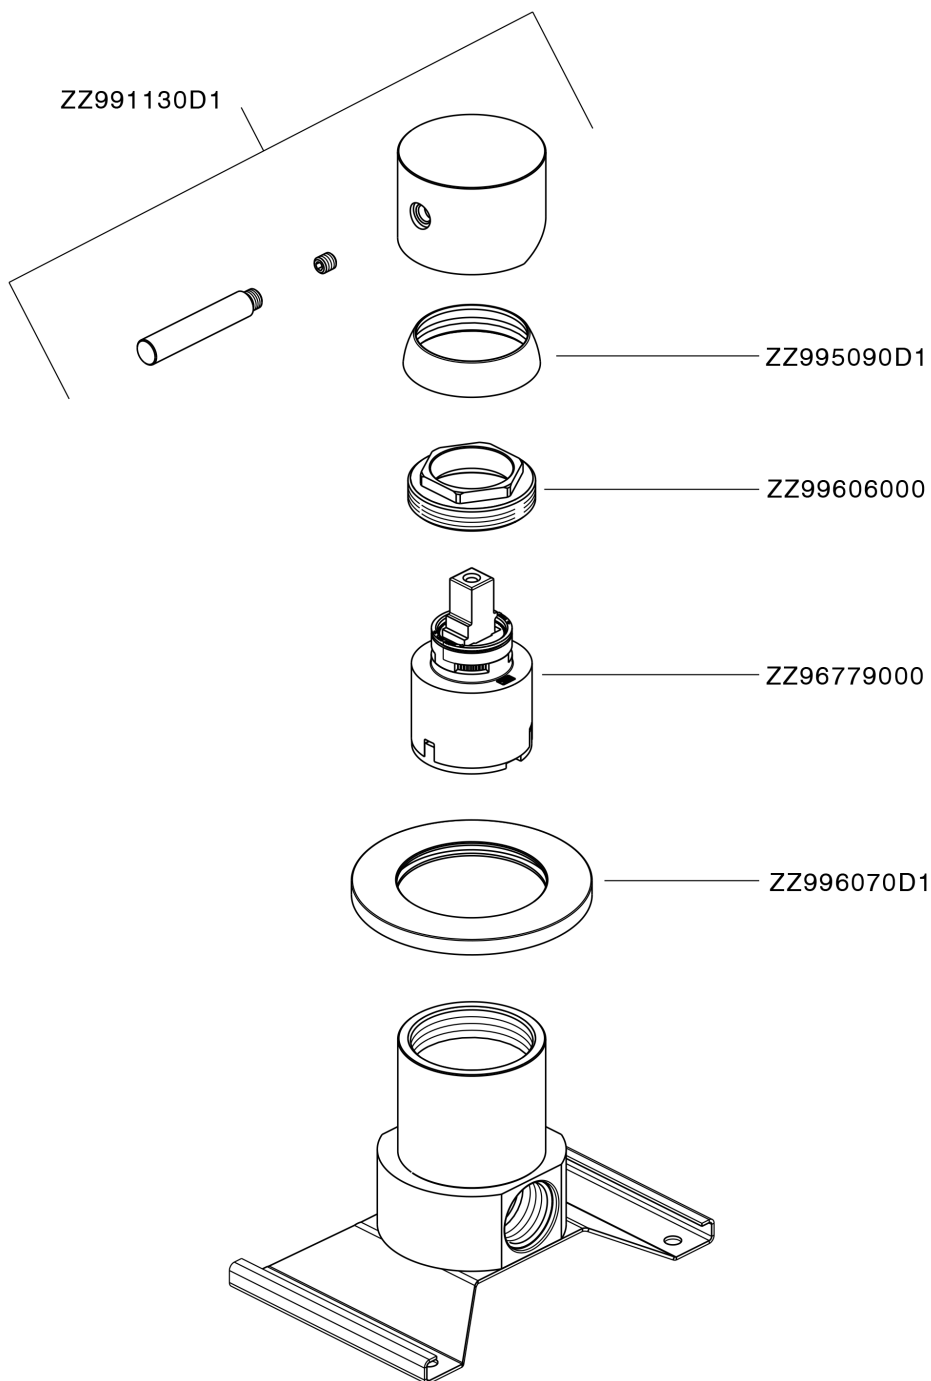

Concealed single lever shower valve LYNOX_LX000304

MODEL **LX000304**

Concealed single lever shower valve, concealed part included, Innox AISI 316L

AVAILABLE FINISHINGS

D1 D1 Brushed Inox

CHARACTERISTICS

Cartridge Spare Parts **ZZ96779000**

35 mm Cartridge

Installation **Concealed**

Concealed single lever shower valve LYNOX_LX000304

LX000304

<https://en.huberitalia.com/concealed-single-lever-shower-valve-lynox-lx000304>

2026-05-31