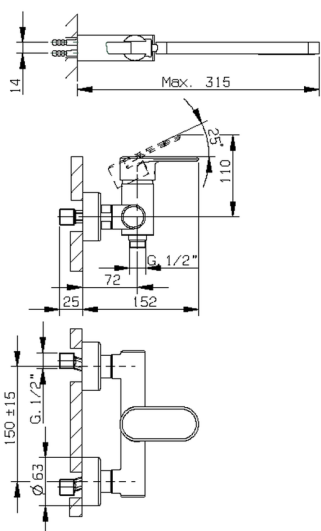

Single lever shower mixer, with shower set LEVITY_LY000450

MODEL **LY000450**

Single lever shower mixer, with shower set, wall mounted adjustable handshower bracket, minimalistic one spray flat handshower ABS, 150 cm smooth SUPREME Flexible Hose

AVAILABLE FINISHINGS

-  **21** 21 Chrome
-  **2B** 2B Polished Nickel
-  **2F** 2F Brushed Nickel
-  **40** 40 Matt Black
-  **4Q** 4Q Matt White

CHARACTERISTICS

Cartridge Spare Parts **ZZ95409000**

35 mm Cartridge

EcoStop

EcoStop feature limits water flow to approximately 50% of maximum output with one point of resistance on setting. Push slightly past the middle stop only when full water output is required. This will save water up to 50%.