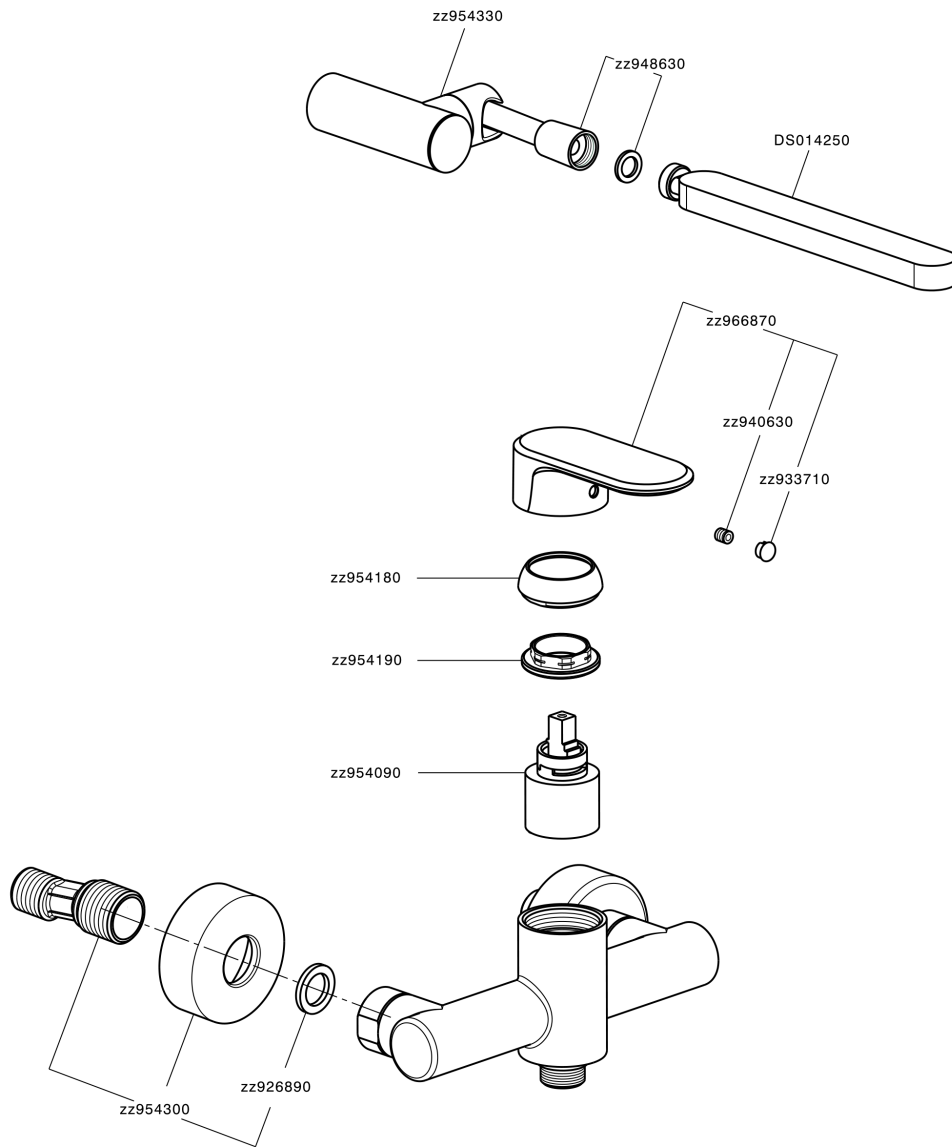

Single lever shower mixer, with shower set LEVITY_LY000450

MODEL **LY000450**

Single lever shower mixer, with shower set, wall mounted adjustable handshower bracket, minimalistic one spray flat handshower ABS, 150 cm smooth SUPREME Flexible Hose

AVAILABLE FINISHINGS

-  **21** 21 Chrome
-  **2B** 2B Polished Nickel
-  **2F** 2F Brushed Nickel
-  **40** 40 Matt Black
-  **4Q** 4Q Matt White

CHARACTERISTICS

Cartridge Spare Parts **ZZ95409000**

35 mm Cartridge

EcoStop

EcoStop feature limits water flow to approximately 50% of maximum output with one point of resistance on setting. Push slightly past the middle stop only when full water output is required. This will save water up to 50%.

Single lever shower mixer, with shower set LEVITY_LY000450

LY000450

<https://en.huberitalia.com/single-lever-shower-mixer-with-shower-set-levity-ly000450>

2024-12-22