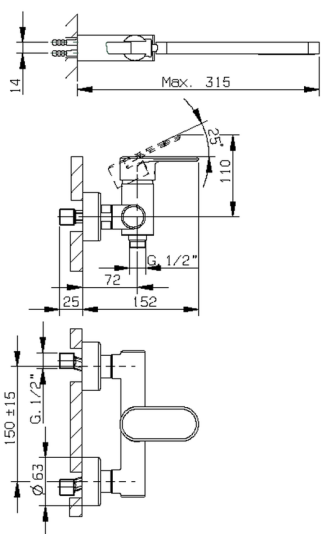

## Single lever shower mixer, with shower set LEVITY\_LY000450

MODEL **LY000450**

Single lever shower mixer, with shower set, wall mounted adjustable handshower bracket, minimalistic one spray flat handshower ABS, 150 cm smooth SUPREME Flexible Hose

### CHARACTERISTICS

Cartridge Spare Parts **ZZ95409000**

**35 mm Cartridge**

### EcoStop

EcoStop feature limits water flow to approximately 50% of maximum output with one point of resistance on setting. Push slightly past the middle stop only when full water output is required. This will save water up to 50%.