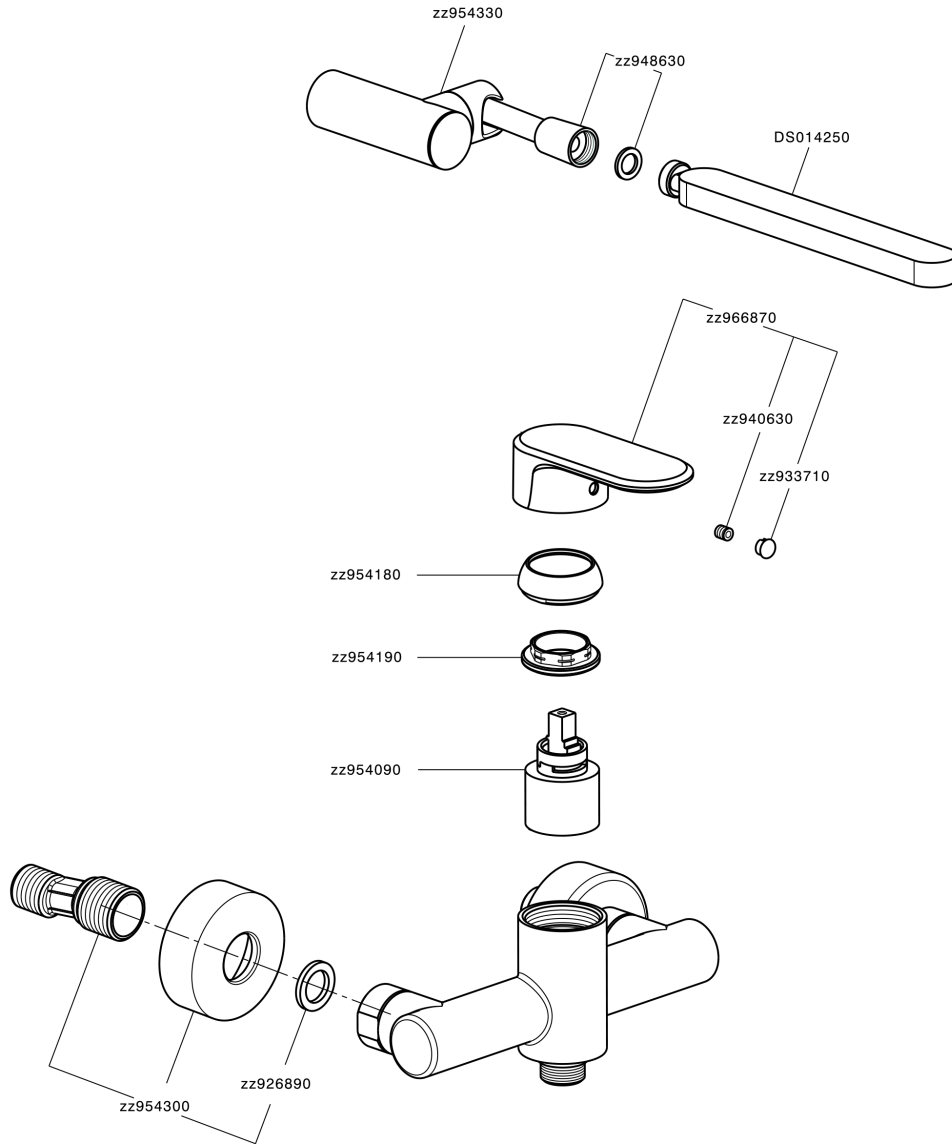

Single lever shower mixer, with shower set LEVITY_LY000450

LY000450

<https://en.huberitalia.com/single-lever-shower-mixer-with-shower-set-levity-ly000450>

2024-12-04