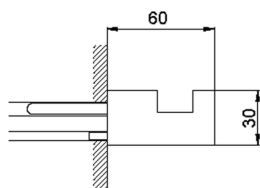

Single hook BATHROOM ACCESSORIES_SQ090710

MODEL **SQ090710**

Single hook

AVAILABLE FINISHINGS

-  **21** 21 Chrome
-  **2B** 2B Polished Nickel
-  **2F** 2F Brushed Nickel
-  **2Q** 2Q Black Titanium
-  **40** 40 Matt Black
-  **4Q** 4Q Matt White