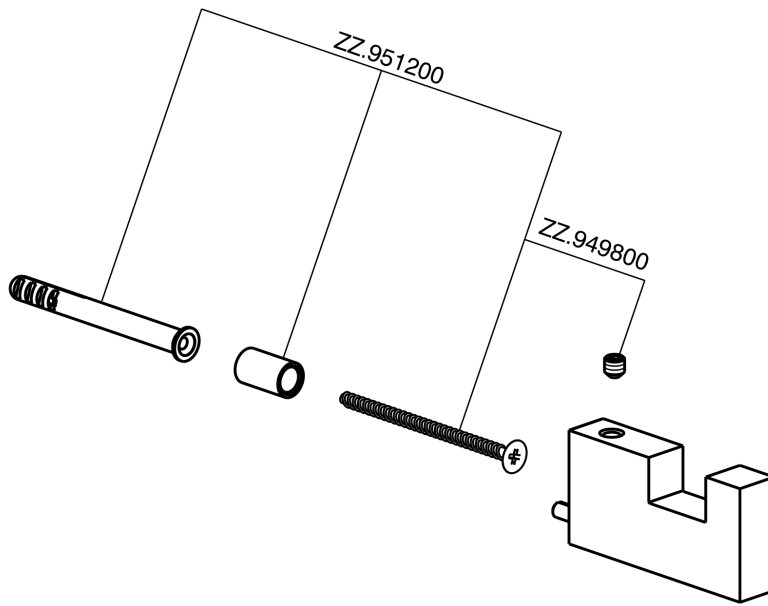

Single hook BATHROOM ACCESSORIES_SQ090710

MODEL **SQ090710**

Single hook

AVAILABLE FINISHINGS

-  **21** 21 Chrome
-  **2B** 2B Polished Nickel
-  **2F** 2F Brushed Nickel
-  **2Q** 2Q Black Titanium
-  **40** 40 Matt Black
-  **4Q** 4Q Matt White

CHARACTERISTICS

Single hook BATHROOM ACCESSORIES_SQ090710

SQ090710

<https://en.huberitalia.com/single-hook-bathroom-accessories-sq090710>

2024-12-22