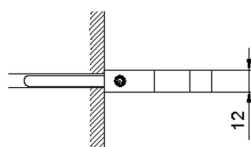

Single hook BATHROOM ACCESSORIES_SQ090710

MODEL **SQ090710**

Single hook

AVAILABLE FINISHINGS

-  **21** 21 Chrome
-  **2B** 2B Polished Nickel
-  **2F** 2F Brushed Nickel
-  **2Q** 2Q Black Titanium
-  **40** 40 Matt Black
-  **4Q** 4Q Matt White