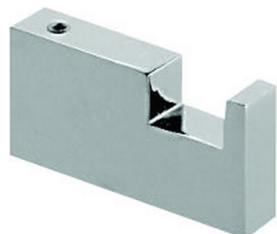

Single hook BATHROOM ACCESSORIES_SQ090710

MODEL **SQ090710**

Single hook

AVAILABLE FINISHINGS

-  **21** 21 Chrome
-  **2B** 2B Polished Nickel
-  **2F** 2F Brushed Nickel
-  **2Q** 2Q Black Titanium
-  **40** 40 Matt Black
-  **4Q** 4Q Matt White

CHARACTERISTICS

Single hook BATHROOM ACCESSORIES_SQ090710

SQ090710

<https://en.huberitalia.com/single-hook-bathroom-accessories-sq090710>

2024-12-22