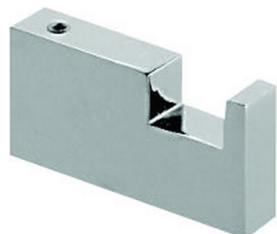

Single hook BATHROOM ACCESSORIES_SQ090710

MODEL **SQ090710**

Single hook

AVAILABLE FINISHINGS

-  **21** 21 Chrome
-  **2B** 2B Polished Nickel
-  **2F** 2F Brushed Nickel
-  **2Q** 2Q Black Titanium
-  **40** 40 Matt Black
-  **4Q** 4Q Matt White

CHARACTERISTICS

Single hook BATHROOM ACCESSORIES_SQ090710

SQ090710

<https://en.huberitalia.com/single-hook-bathroom-accessories-sq090710>

2024-12-04