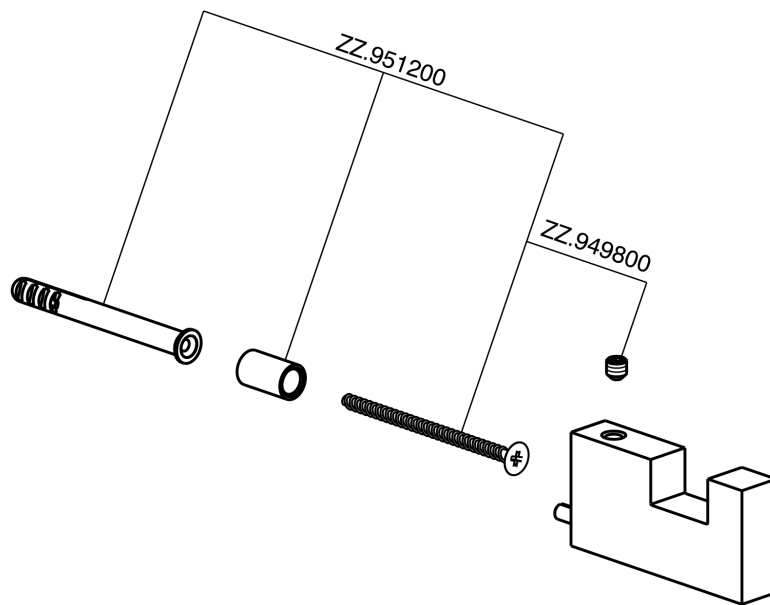

Single hook BATHROOM ACCESSORIES_SQ090710

MODEL **SQ090710**

Single hook

AVAILABLE FINISHINGS

-  **21** 21 Chrome
-  **2B** 2B Polished Nickel
-  **2F** 2F Brushed Nickel
-  **2Q** 2Q Black Titanium
-  **40** 40 Matt Black
-  **4Q** 4Q Matt White

CHARACTERISTICS

Single hook BATHROOM ACCESSORIES_SQ090710

SQ090710

<https://en.huberitalia.com/single-hook-bathroom-accessories-sq090710>

2024-12-04