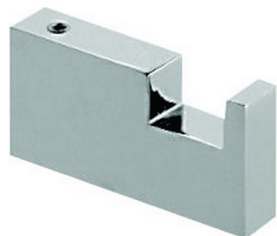

## Single hook BATHROOM ACCESSORIES\_SQ090710

MODEL **SQ090710**

Single hook

### AVAILABLE FINISHINGS

-  **21** 21 Chrome
-  **2B** 2B Polished Nickel
-  **2F** 2F Brushed Nickel
-  **2Q** 2Q Black Titanium
-  **40** 40 Matt Black
-  **4Q** 4Q Matt White