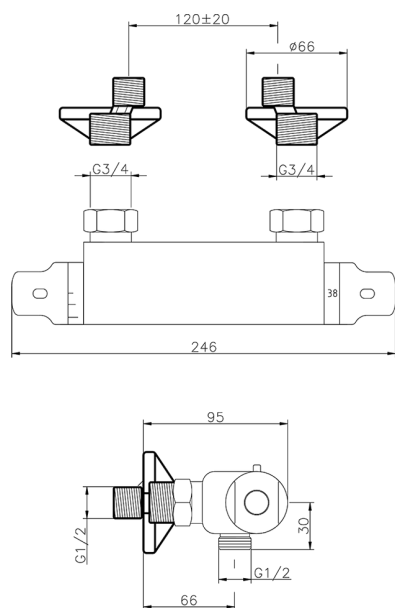

## Thermostatic shower mixer CLINIC&TECHNICAL\_109P.01H.

MODEL **109P.01H.**

Thermostatic shower mixer, without shower set, 120 mm center

### CHARACTERISTICS

Cartridge Spare Parts **24.04A.PP**

**8x20 Plus P Thermostatic Valve**