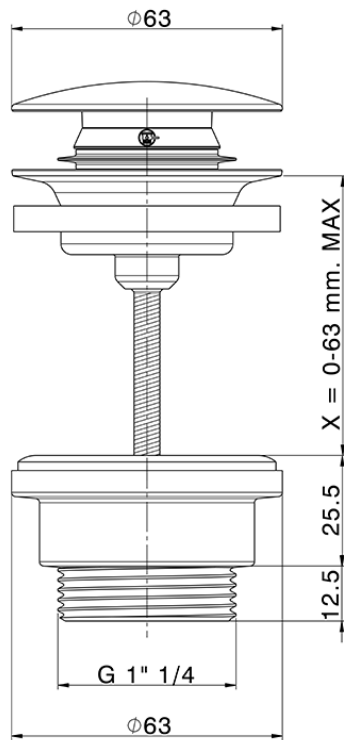

## 1"1/4 click clack drain for basin mixer COMPONENTS\_ZB001800

ZB001800

<https://en.huberitalia.com/1-1-4-click-clack-drain-for-basin-mixer-components-zb001800>

2026-05-15