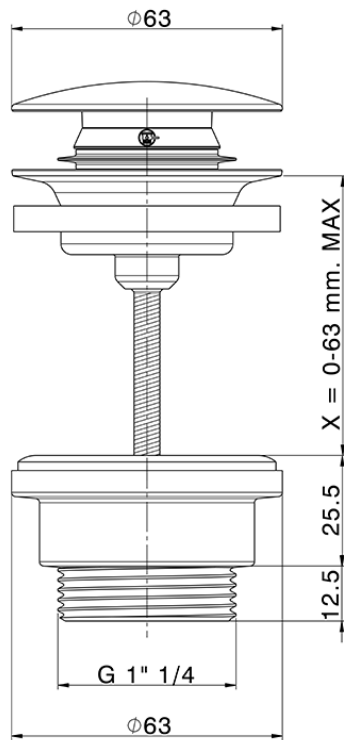

1"1/4 click clack drain for basin mixer COMPONENTS_ZB001800

ZB001800

<https://en.huberitalia.com/1-1-4-click-clack-drain-for-basin-mixer-components-zb001800>

2026-06-26