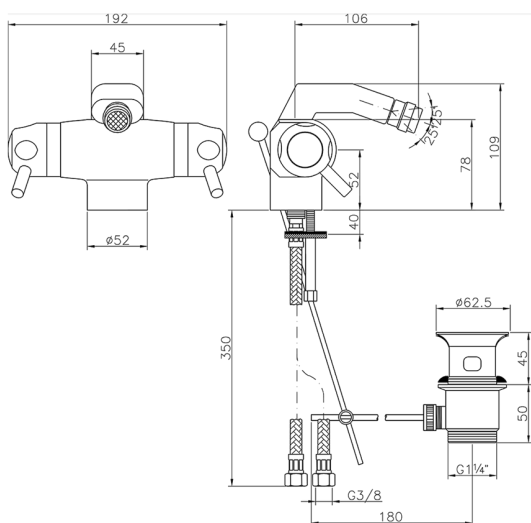

Thermostatic bidet mixer THERMO_CPT55010

MODEL **CPT55010**

Thermostatic bidet mixer, with 1"1/4 pop-up waste, G.3/8" stainless steel flexible hose

AVAILABLE FINISHINGS

CHARACTERISTICS

Cartridge Spare Parts **24.02AB.PL**

12x32 Plus Thermostatic Valve

Thermostatic

The Huber thermostatic is your personal water manager, helping you to handle, control and save water and energy.

2024-09-19