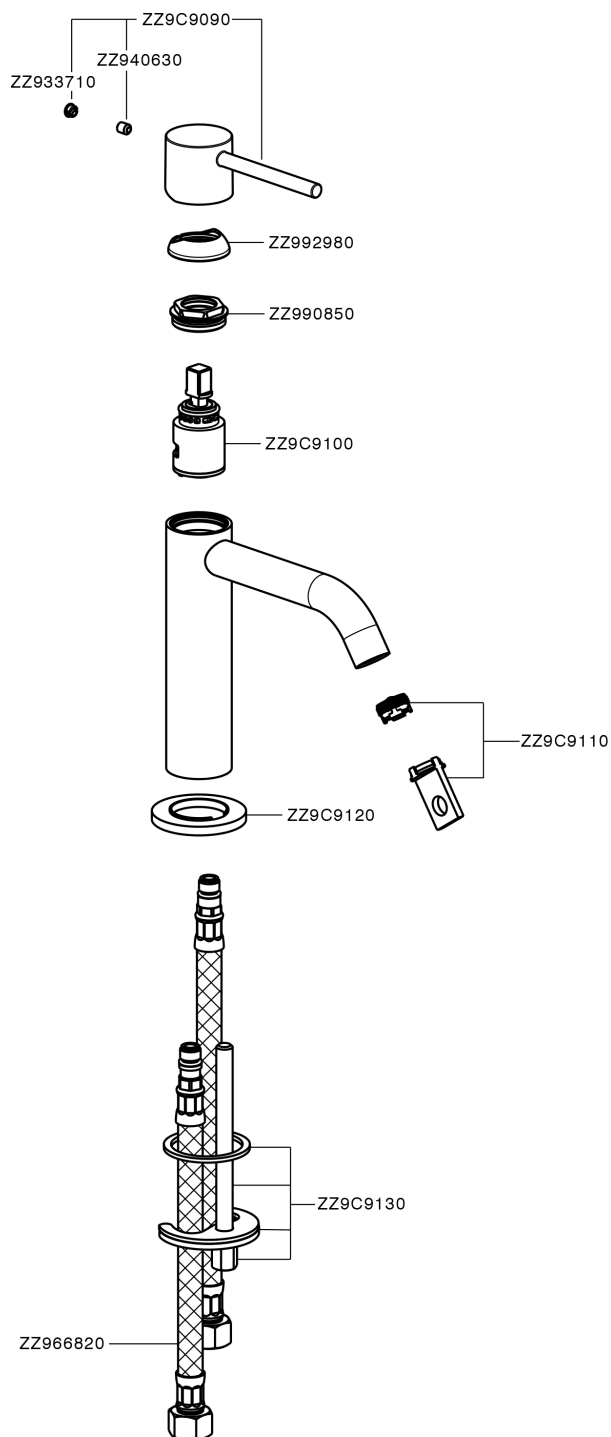

Single lever 'large' washbasin mixer M32_MT000504

MT000504

<https://en.huberitalia.com/single-lever-large-washbasin-mixer-m32-mt000504>

2024-11-21