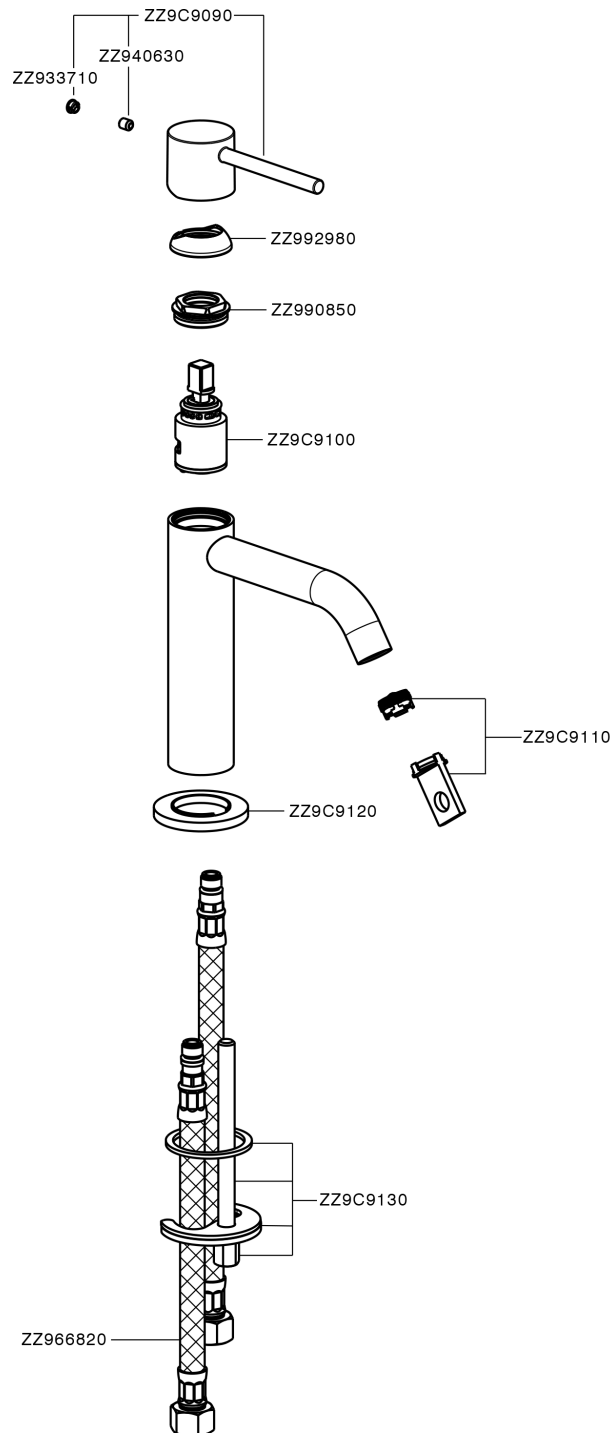

Single lever 'large' washbasin mixer M32_MT000504

MODEL **MT000504**

Single lever 'large' washbasin mixer, without waste, G.3/8" stainless steel flexible hoses

AVAILABLE FINISHINGS

-  **21** 21 Chrome
-  **26** 26 Old Copper
-  **2F** 2F Brushed Nickel
-  **2W** 2W Brushed Gold
-  **40** 40 Matt Black
-  **4Q** 4Q Matt White

CHARACTERISTICS

Cartridge Spare Parts **ZZ96550000**

25 mm Cartridge

Single lever 'large' washbasin mixer M32_MT000504

MT000504

<https://en.huberitalia.com/single-lever-large-washbasin-mixer-m32-mt000504>

2024-11-21