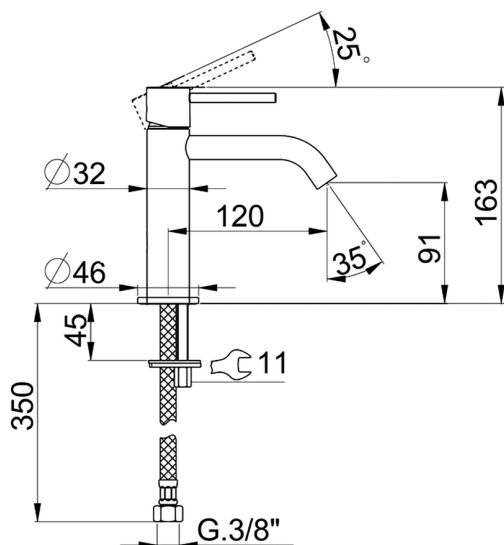

Single lever 'large' washbasin mixer M32_MT000504

MODEL **MT000504**

Single lever 'large' washbasin mixer, without waste, G.3/8" stainless steel flexible hoses

AVAILABLE FINISHINGS

-  **21** 21 Chrome
-  **26** 26 Old Copper
-  **2F** 2F Brushed Nickel
-  **2W** 2W Brushed Gold
-  **40** 40 Matt Black
-  **4Q** 4Q Matt White

CHARACTERISTICS

Cartridge Spare Parts **ZZ96550000**

25 mm Cartridge

Single lever 'large' washbasin mixer M32_MT000504

MT000504

<https://en.huberitalia.com/single-lever-large-washbasin-mixer-m32-mt000504>

2024-11-21