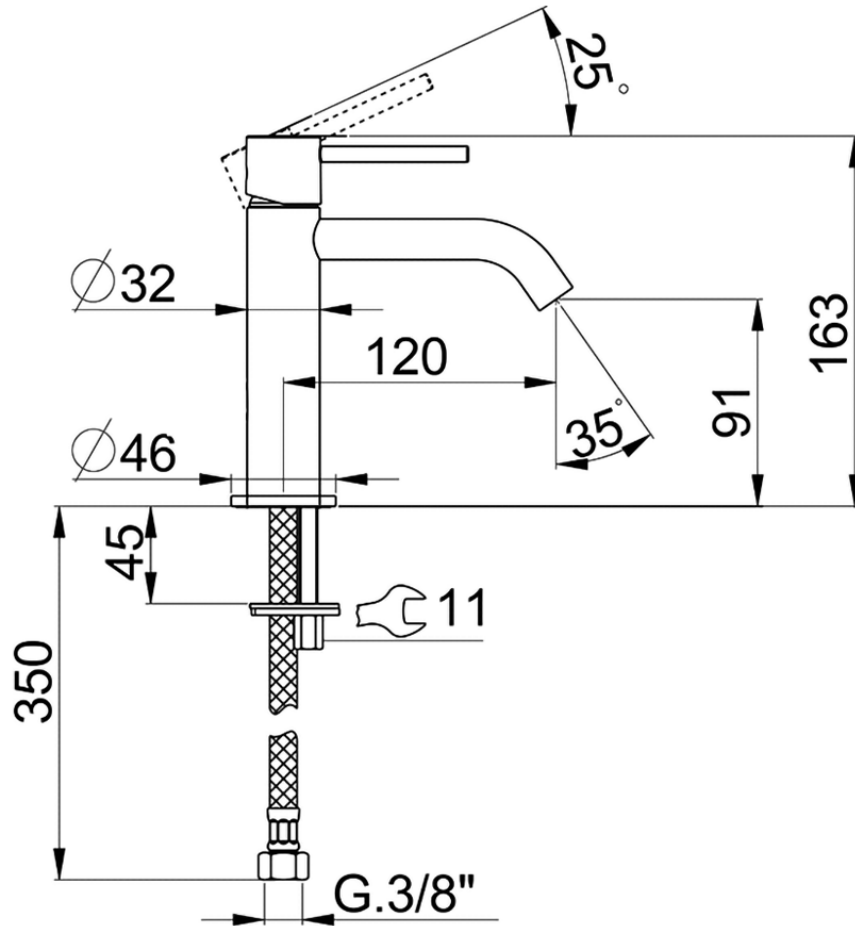

## Single lever 'large' washbasin mixer M32\_MT000504

MT000504

<https://en.huberitalia.com/single-lever-large-washbasin-mixer-m32-mt000504>

2024-11-24