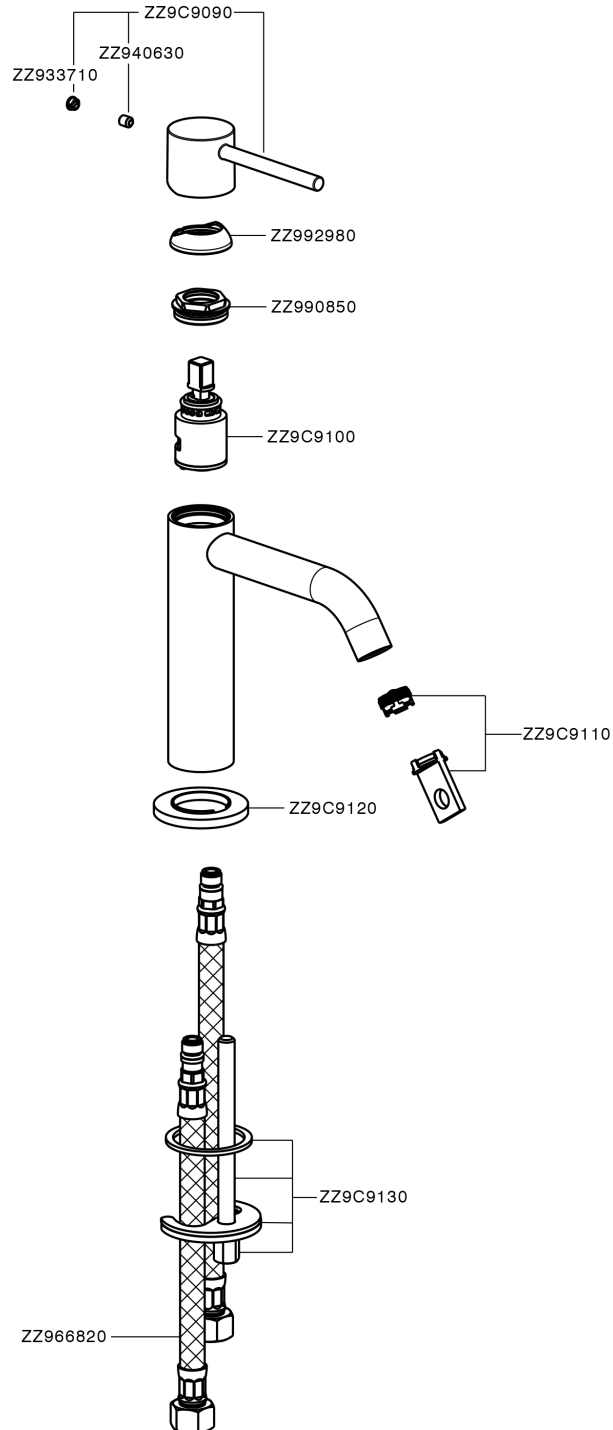

Single lever 'large' washbasin mixer M32_MT000504

MT000504

<https://en.huberitalia.com/single-lever-large-washbasin-mixer-m32-mt000504>

2024-11-21