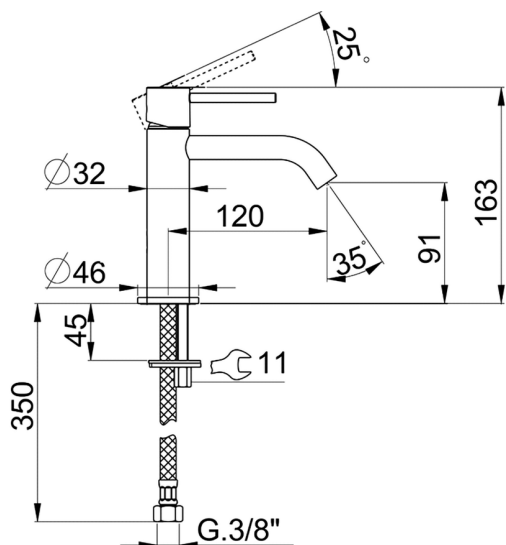

## Single lever 'large' washbasin mixer M32\_MT000504

MODEL **MT000504**

Single lever 'large' washbasin mixer, without waste, G.3/8" stainless steel flexible hoses

### CHARACTERISTICS

Cartridge Spare Parts **ZZ96550000**

**25 mm Cartridge**

## Single lever 'large' washbasin mixer M32\_MT000504

MT000504

<https://en.huberitalia.com/single-lever-large-washbasin-mixer-m32-mt000504>

2024-11-24