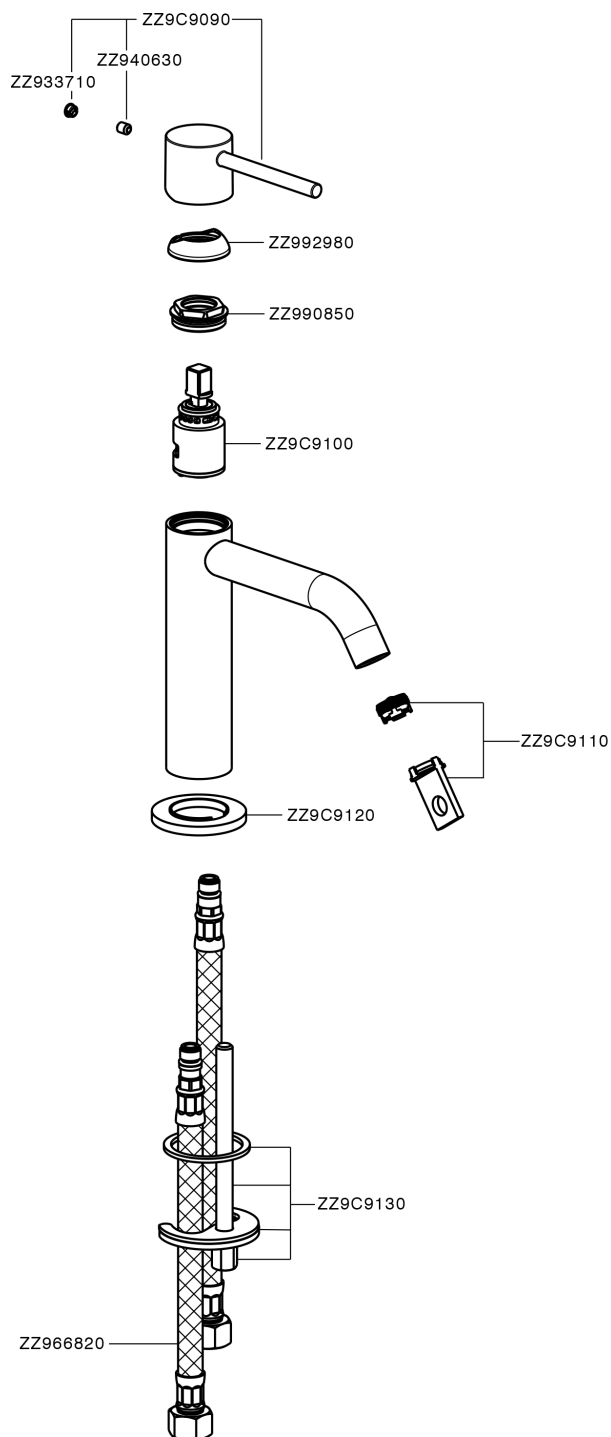

## Single lever 'large' washbasin mixer M32\_MT000504

MODEL **MT000504**

Single lever 'large' washbasin mixer, without waste, G.3/8" stainless steel flexible hoses

### AVAILABLE FINISHINGS

-  **21** 21 Chrome
-  **26** 26 Old Copper
-  **2F** 2F Brushed Nickel
-  **2W** 2W Brushed Gold
-  **40** 40 Matt Black
-  **4Q** 4Q Matt White

### CHARACTERISTICS

Cartridge Spare Parts **ZZ96550000**

**25 mm Cartridge**

## Single lever 'large' washbasin mixer M32\_MT000504

MT000504

<https://en.huberitalia.com/single-lever-large-washbasin-mixer-m32-mt000504>

2024-11-24