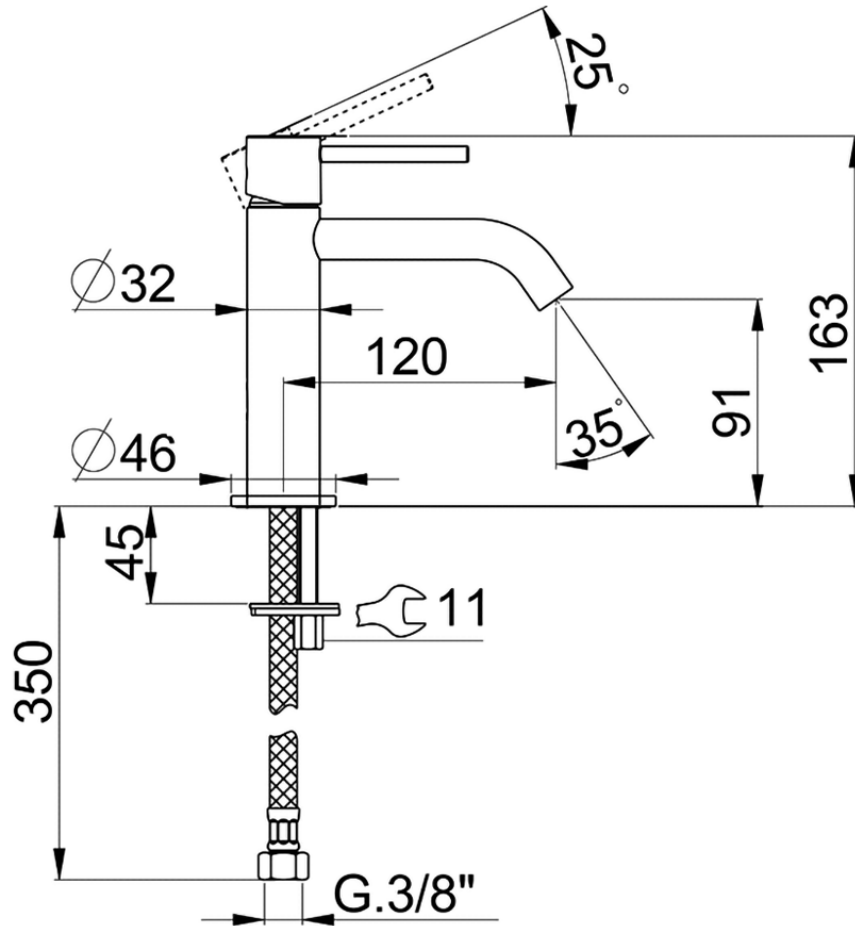

Single lever 'large' washbasin mixer M32_MT000504

MT000504

<https://en.huberitalia.com/single-lever-large-washbasin-mixer-m32-mt000504>

2024-11-24