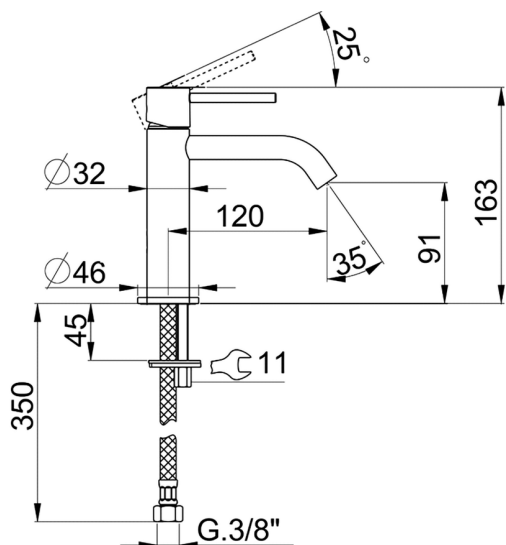

Single lever 'large' washbasin mixer M32_MT000504

MODEL **MT000504**

Single lever 'large' washbasin mixer, without waste, G.3/8" stainless steel flexible hoses

AVAILABLE FINISHINGS

-  **21** 21 Chrome
-  **26** 26 Old Copper
-  **2F** 2F Brushed Nickel
-  **2W** 2W Brushed Gold
-  **40** 40 Matt Black
-  **4Q** 4Q Matt White

CHARACTERISTICS

Cartridge Spare Parts **ZZ96550000**

25 mm Cartridge

Single lever 'large' washbasin mixer M32_MT000504

MT000504

<https://en.huberitalia.com/single-lever-large-washbasin-mixer-m32-mt000504>

2024-11-21