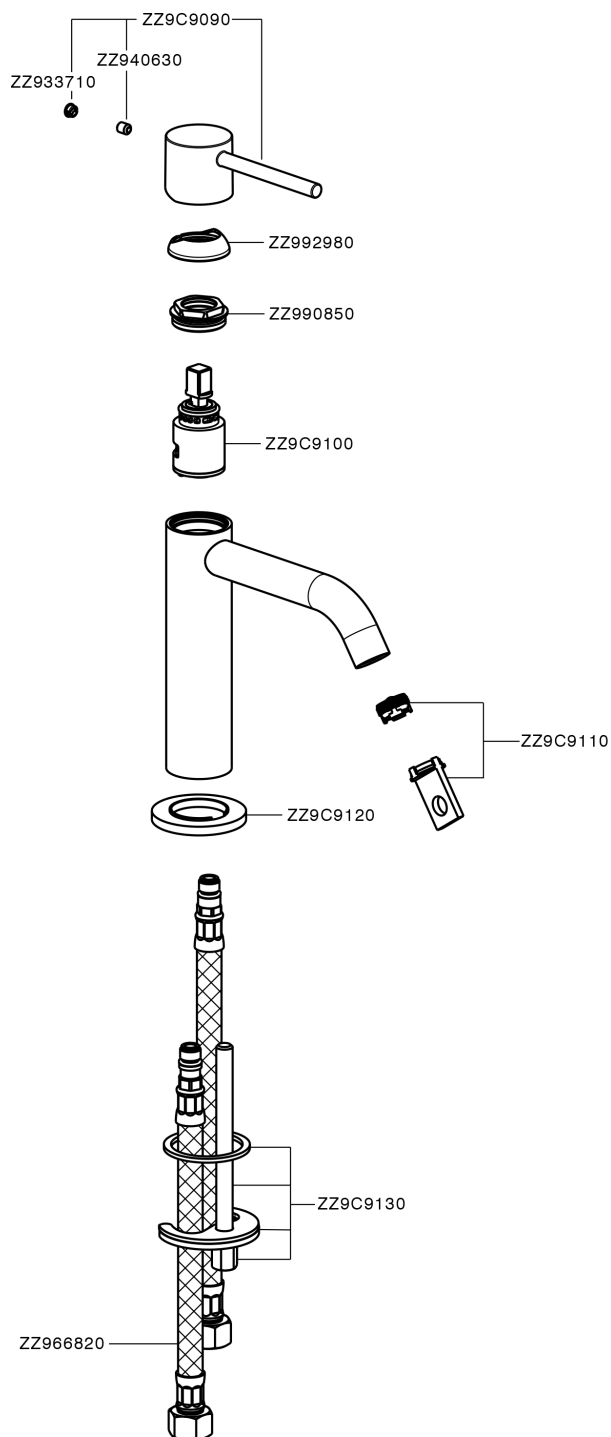

Single lever 'large' washbasin mixer M32_MT000504

MODEL **MT000504**

Single lever 'large' washbasin mixer, without waste, G.3/8" stainless steel flexible hoses

AVAILABLE FINISHINGS

-  **21** 21 Chrome
-  **26** 26 Old Copper
-  **2F** 2F Brushed Nickel
-  **2W** 2W Brushed Gold
-  **40** 40 Matt Black
-  **4Q** 4Q Matt White

CHARACTERISTICS

Cartridge Spare Parts **ZZ96550000**

25 mm Cartridge

Single lever 'large' washbasin mixer M32_MT000504

MT000504

<https://en.huberitalia.com/single-lever-large-washbasin-mixer-m32-mt000504>

2024-11-21