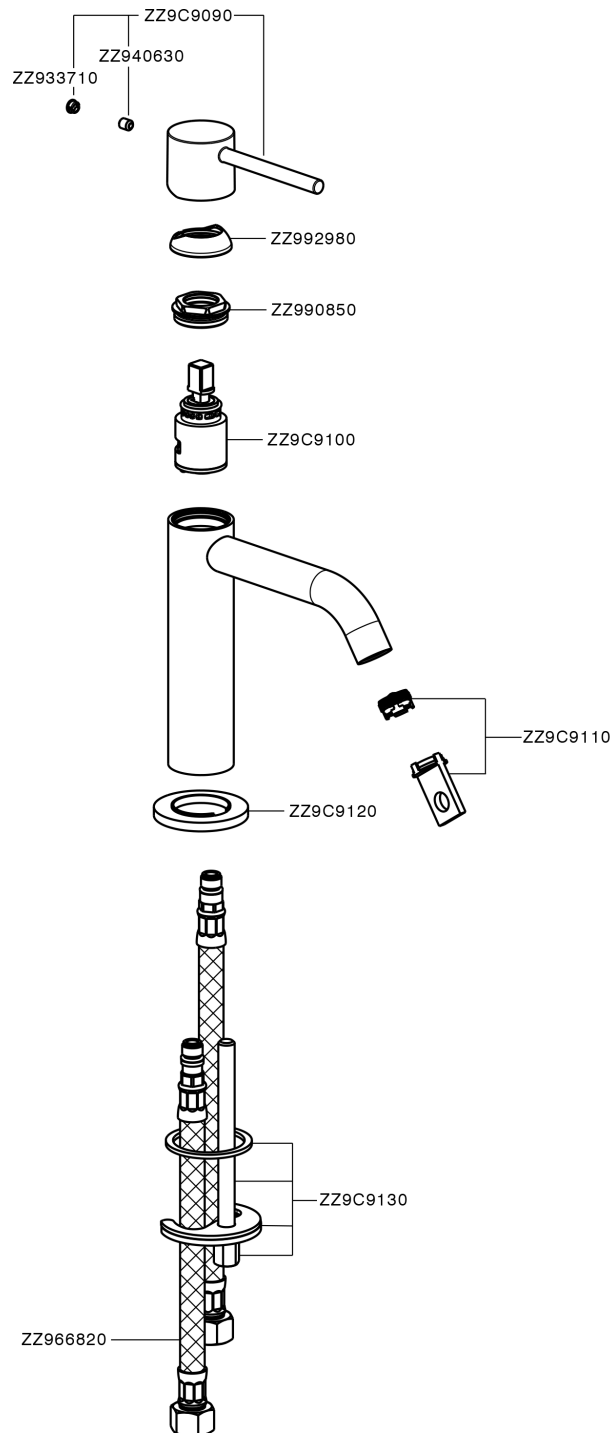

Single lever 'large' washbasin mixer M32_MT000504

MODEL **MT000504**

Single lever 'large' washbasin mixer, without waste, G.3/8" stainless steel flexible hoses

AVAILABLE FINISHINGS

-  **21** 21 Chrome
-  **26** 26 Old Copper
-  **2F** 2F Brushed Nickel
-  **2W** 2W Brushed Gold
-  **40** 40 Matt Black
-  **4Q** 4Q Matt White

CHARACTERISTICS

Cartridge Spare Parts **ZZ96550000**

25 mm Cartridge

Single lever 'large' washbasin mixer M32_MT000504

MT000504

<https://en.huberitalia.com/single-lever-large-washbasin-mixer-m32-mt000504>

2024-11-23