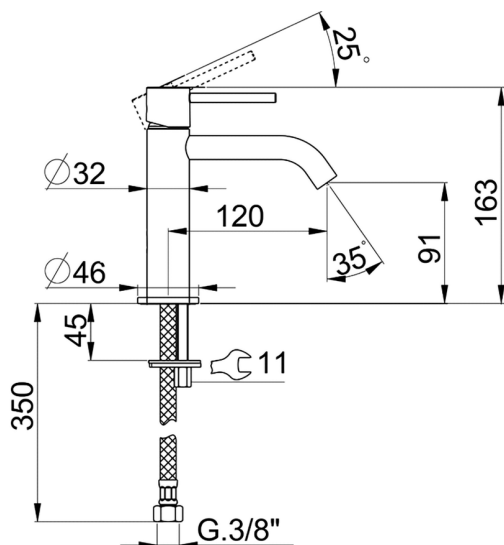

Single lever 'large' washbasin mixer M32_MT000504

MODEL **MT000504**

Single lever 'large' washbasin mixer, without waste, G.3/8" stainless steel flexible hoses

AVAILABLE FINISHINGS

-  **21** 21 Chrome
-  **26** 26 Old Copper
-  **2F** 2F Brushed Nickel
-  **2W** 2W Brushed Gold
-  **40** 40 Matt Black
-  **4Q** 4Q Matt White

CHARACTERISTICS

Cartridge Spare Parts **ZZ96550000**

25 mm Cartridge

Single lever 'large' washbasin mixer M32_MT000504

MT000504

<https://en.huberitalia.com/single-lever-large-washbasin-mixer-m32-mt000504>

2024-11-23