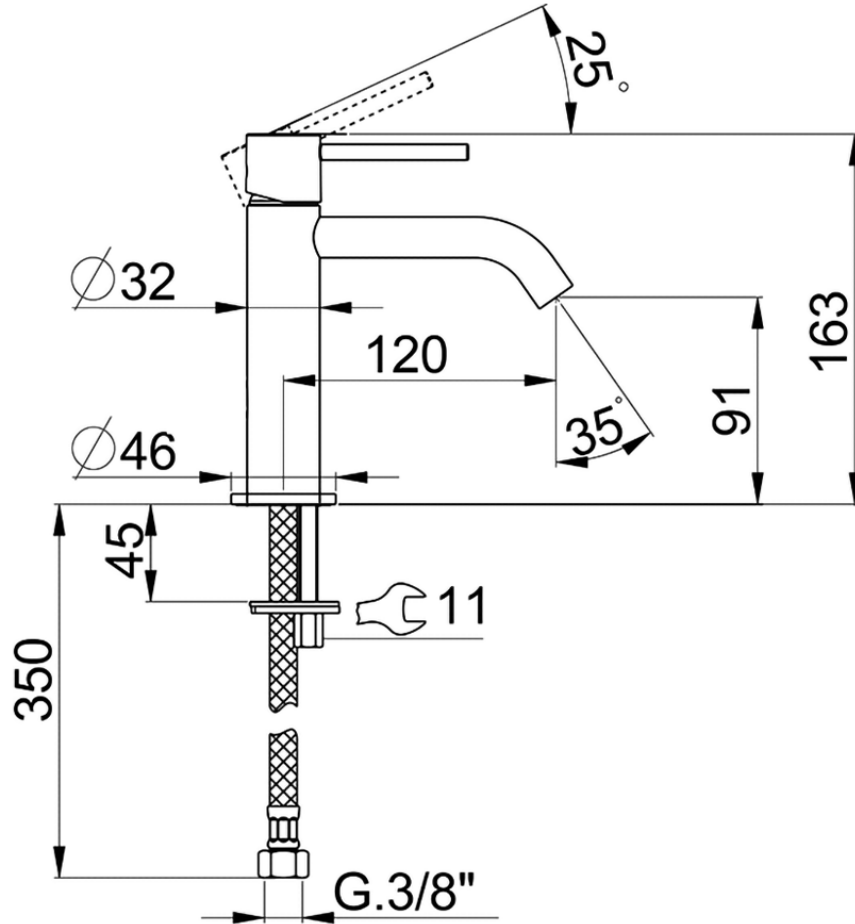

Single lever 'large' washbasin mixer M32_MT000504

MT000504

<https://en.huberitalia.com/single-lever-large-washbasin-mixer-m32-mt000504>

2024-11-23