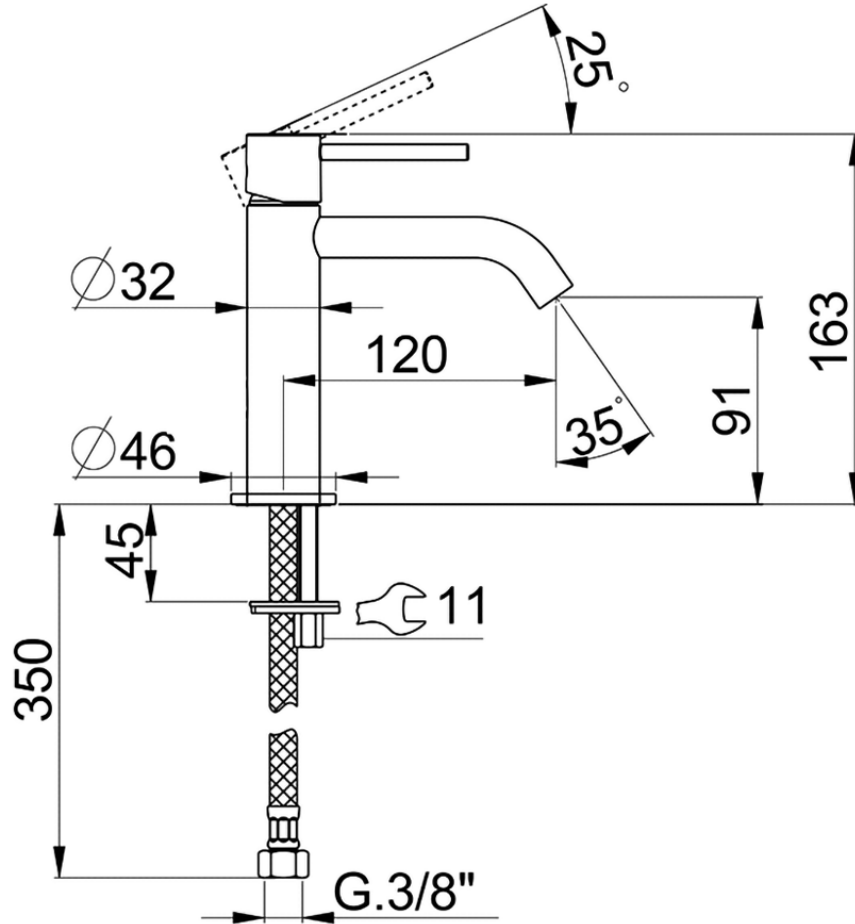

Single lever 'large' washbasin mixer M32\_MT000504

MT000504

<https://en.huberitalia.com/single-lever-large-washbasin-mixer-m32-mt000504>

2024-11-23