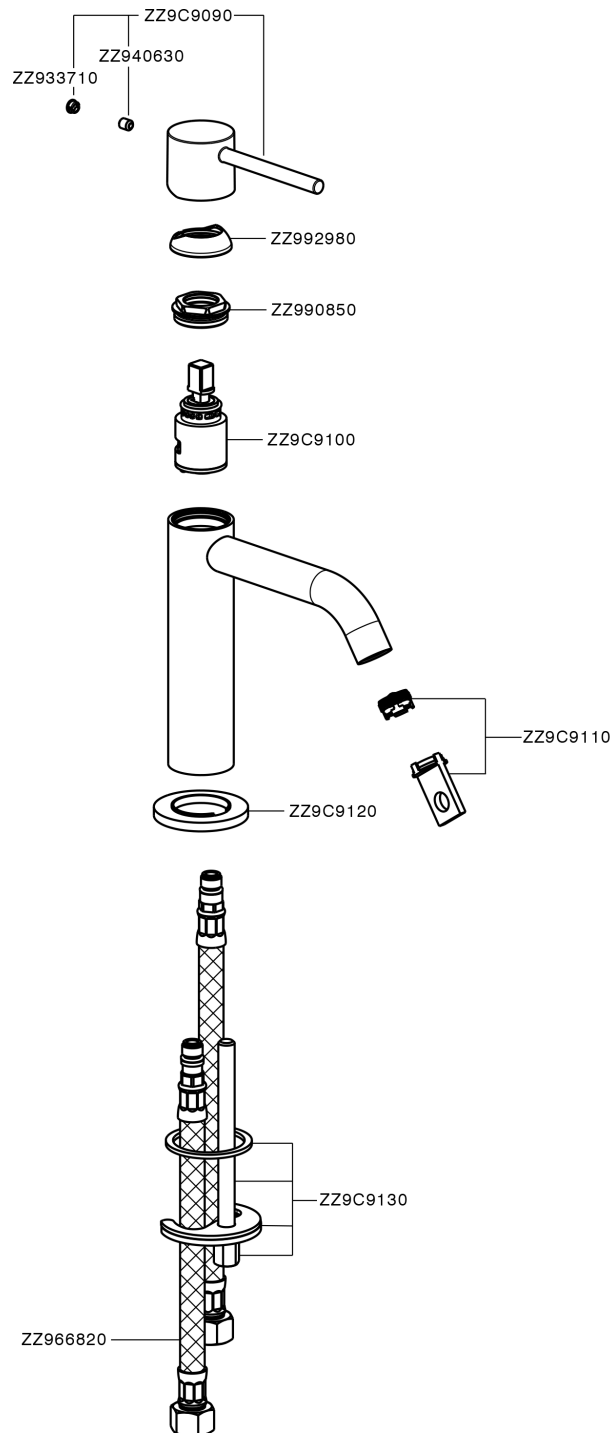

Single lever 'large' washbasin mixer M32_MT000504

MT000504

<https://en.huberitalia.com/single-lever-large-washbasin-mixer-m32-mt000504>

2024-11-23