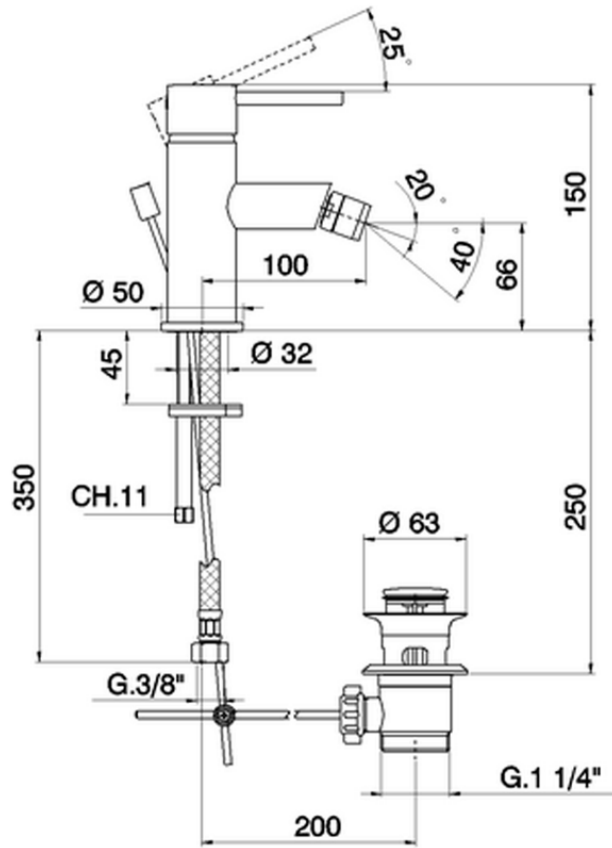

## Single lever bidet mixer TRATTO EVO\_TV000550

TV000550

<https://en.huberitalia.com/single-lever-bidet-mixer-tratto-evo-tv000550>

2024-12-18