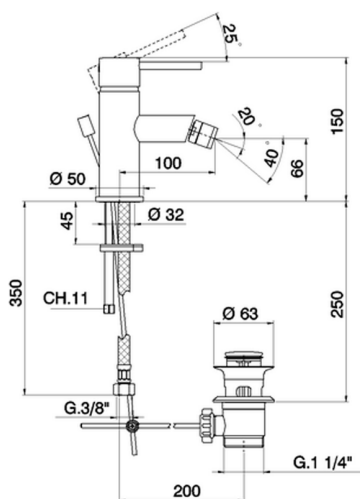

Single lever bidet mixer TRATTO EVO_TV000550

MODEL **TV000550**

Single lever bidet mixer, with 1"1/4 automatic pop up waste, G.3/8" stainless steel flexible hoses

AVAILABLE FINISHINGS

CHARACTERISTICS

Cartridge Spare Parts **ZZ95435000**

35 mm Cartridge

EcoStop

EcoStop feature limits water flow to approximately 50% of maximum output with one point of resistance on setting. Push slightly past the middle stop only when full water output is required. This will save water up to 50%.