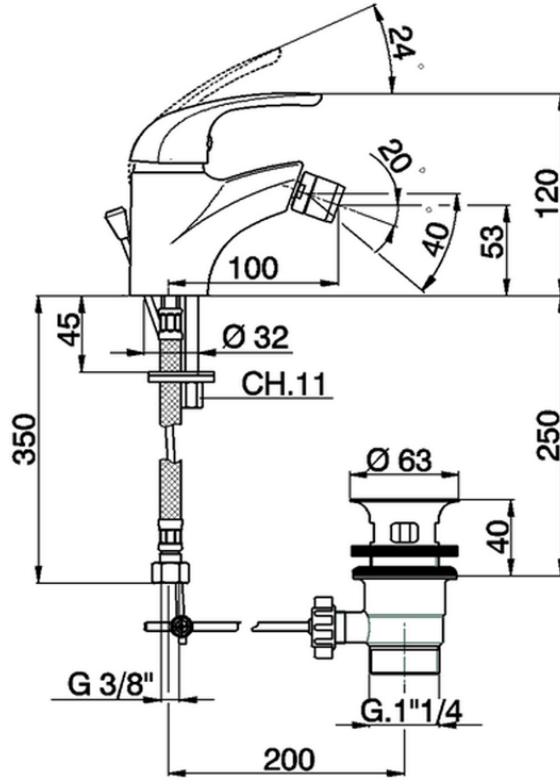

Single lever bidet mixer NORMA_NM000551

NM000551

<https://en.huberitalia.com/single-lever-bidet-mixer-norma-nm000551>

2024-11-15