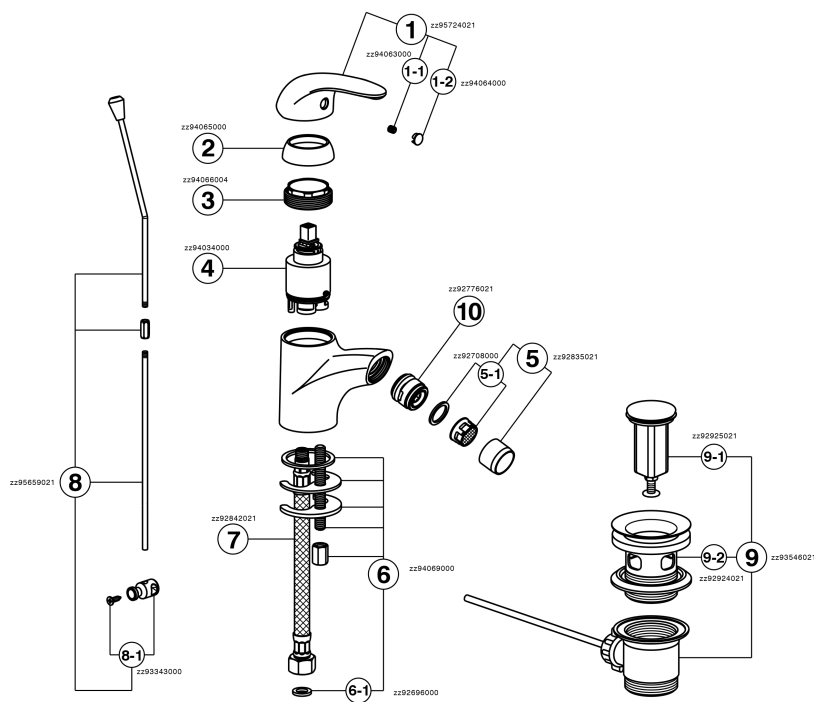

Single lever bidet mixer NORMA_NM00551

NM000551

<https://en.huberitalia.com/single-lever-bidet-mixer-norma-nm000551>

2024-11-15