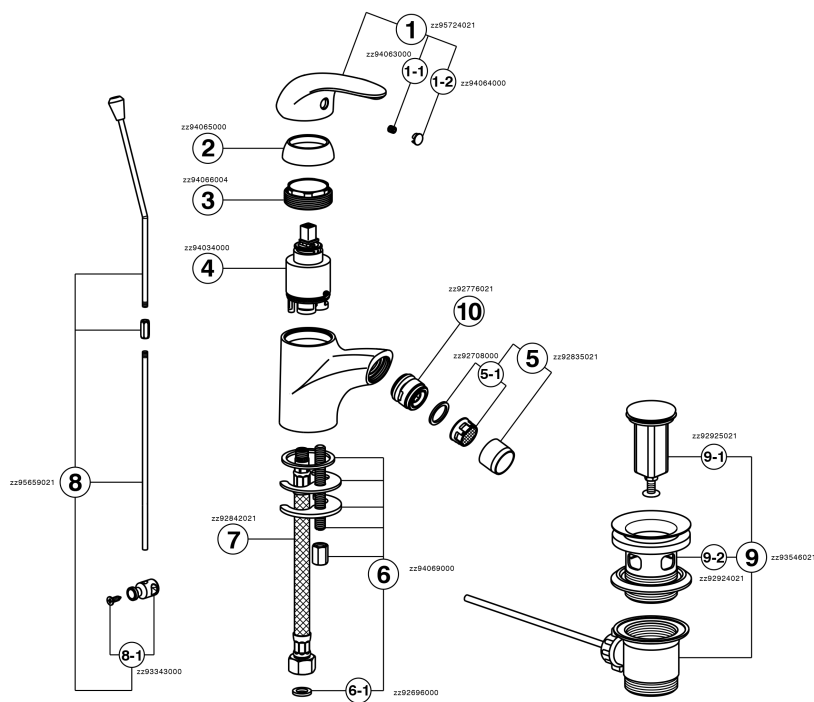

Single lever bidet mixer NORMA_NM000551

MODEL **NM000551**

Single lever bidet mixer, with 1"1/4 automatic pop up waste, G.3/8" stainless steel flexible hoses

AVAILABLE FINISHINGS

CHARACTERISTICS

Cartridge Spare Parts **ZZ94034000**

35 mm Cartridge

Single lever bidet mixer NORMA_NM000551

NM000551

<https://en.huberitalia.com/single-lever-bidet-mixer-norma-nm000551>

2024-11-15