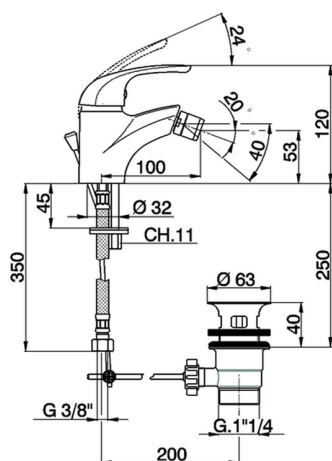

Single lever bidet mixer NORMA_NM000551

MODEL **NM000551**

Single lever bidet mixer, with 1"1/4 automatic pop up waste, G.3/8" stainless steel flexible hoses

AVAILABLE FINISHINGS

CHARACTERISTICS

Cartridge Spare Parts **ZZ94034000**

35 mm Cartridge

Single lever bidet mixer NORMA_NM000551

NM000551

<https://en.huberitalia.com/single-lever-bidet-mixer-norma-nm000551>

2024-11-15