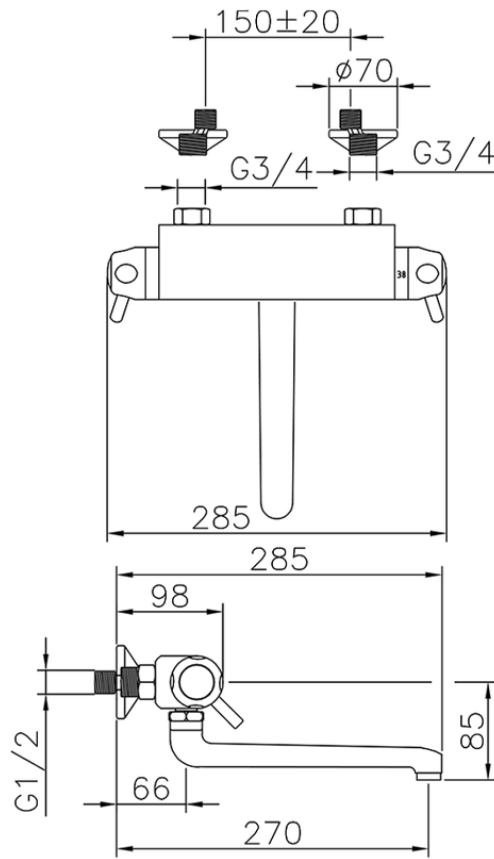

Wall mounted Thermostatic sink mixer CLINIC&TECHNICAL_CPT70010

CPT70010

<https://en.huberitalia.com/wall-mounted-thermostatic-sink-mixer-clinictechnical-cpt70010>

2024-12-18