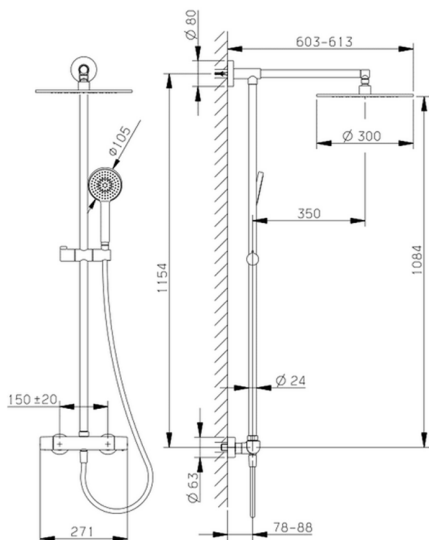

## 2-function Thermostatic shower set COLUMNS\_DCC78020

MODEL **DCC78020**

2-function Thermostatic shower set, 2-outlet devia stop, not adjustable column, sliding shower bracket, D. 105 mm one spray handshower, 300 mm round showerhead 8 mm thick BRASS, 150 cm smooth SUPREME Flexible Hose

AVAILABLE FINISHINGS

CHARACTERISTICS

Cartridge Spare Parts **24.04A.PP**

**8x20 Plus P Thermostatic Valve**

### DeviaStop

The Huber Devia Stop technology allows to adjust the water flow and to direct it to the selected output point (overhead soaker, hand shower, etc).

## 2-function Thermostatic shower set COLUMNS\_DCC78020

DCC78020

<https://en.huberitalia.com/2-function-thermostatic-shower-set-columns-dcc78020>

2026-04-27