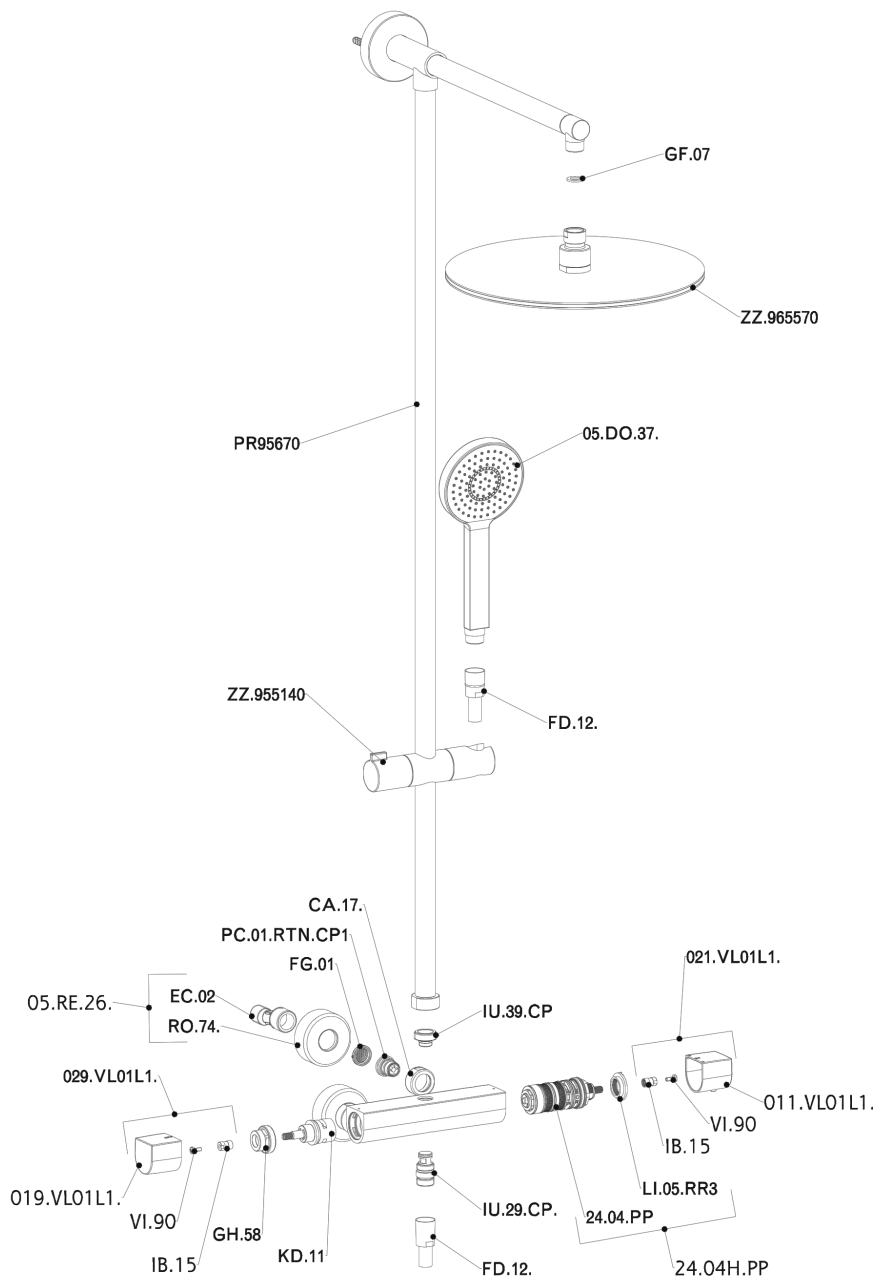

2-function Thermostatic shower set COLUMNS_DCC78020

DCC78020

<https://en.huberitalia.com/2-function-thermostatic-shower-set-columns-dcc78020>

2026-04-27