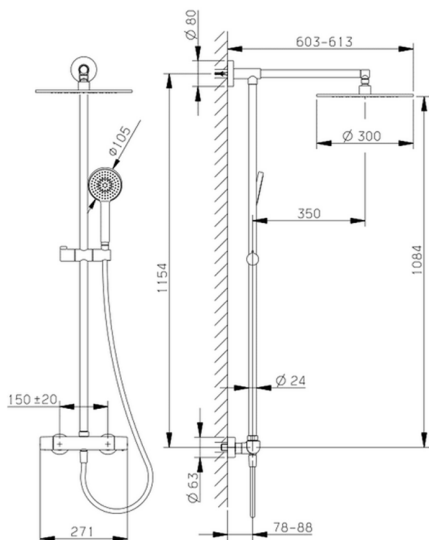

2-function Thermostatic shower set COLUMNS_DCC78020

MODEL **DCC78020**

2-function Thermostatic shower set, 2-outlet devia stop, not adjustable column, sliding shower bracket, D. 105 mm one spray handshower, 300 mm round showerhead 8 mm thick BRASS, 150 cm smooth SUPREME Flexible Hose

AVAILABLE FINISHINGS

CHARACTERISTICS

Cartridge Spare Parts **24.04A.PP**

8x20 Plus P Thermostatic Valve

DeviaStop

The Huber Devia Stop technology allows to adjust the water flow and to direct it to the selected output point (overhead soaker, hand shower, etc).