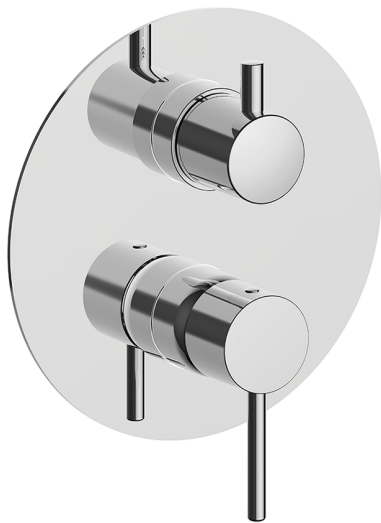

Exposed part for Single Lever One Box Valve ONE BOX_MT0BM030

MODEL **MT0BM030**

Exposed part for Single Lever One Box Valve, with 2-3 outlet diverter, Minimum depth of installation: 67 mm, without concealed part, for items ZB00B030-ZB00B031

AVAILABLE FINISHINGS

-  **21** 21 Chrome
-  **26** 26 Old Copper
-  **2F** 2F Brushed Nickel
-  **2W** 2W Brushed Gold
-  **40** 40 Matt Black
-  **4Q** 4Q Matt White

CHARACTERISTICS

Cartridge Spare Parts **ZZ97179000**
 Installation **Concealed**
 Required concealed parts **ZB00B031**
ZB00B030

One Box Universal Concealed Part ONE BOX_ZB00B031

MODEL **ZB00B031**

One Box Universal Concealed Part, for 1 or 2 or 3 outlet thermostatic or single lever, without trim kit, with noise reducers, with sealing gasket

One Box Universal Concealed Part ONE BOX_ZB00B030

MODEL **ZB00B030**

One Box Universal Concealed Part, for 1 or 2 or 3 outlet thermostatic or single lever, without trim kit, without noise reducers, with sealing gasket