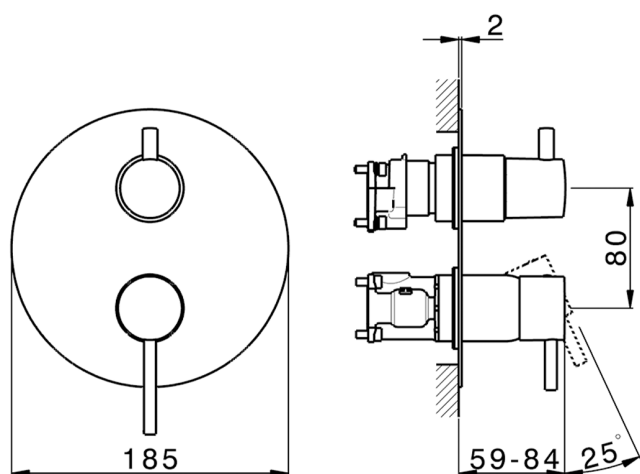

Exposed part for Single Lever One Box Valve ONE BOX_MT0BM030

MODEL **MT0BM030**

Exposed part for Single Lever One Box Valve, with 2-3 outlet diverter, Minimum depth of installation: 67 mm, without concealed part, for items ZB00B030-ZB00B031

AVAILABLE FINISHINGS

-  **21** 21 Chrome
-  **26** 26 Old Copper
-  **2F** 2F Brushed Nickel
-  **2W** 2W Brushed Gold
-  **40** 40 Matt Black
-  **4Q** 4Q Matt White

CHARACTERISTICS

Cartridge Spare Parts **ZZ97179000**
 Installation **Concealed**
 Required concealed parts **ZB00B031**
ZB00B030

One Box Universal Concealed Part ONE BOX_ZB00B031

MODEL **ZB00B031**

One Box Universal Concealed Part, for 1 or 2 or 3 outlet thermostatic or single lever, without trim kit, with noise reducers, with sealing gasket