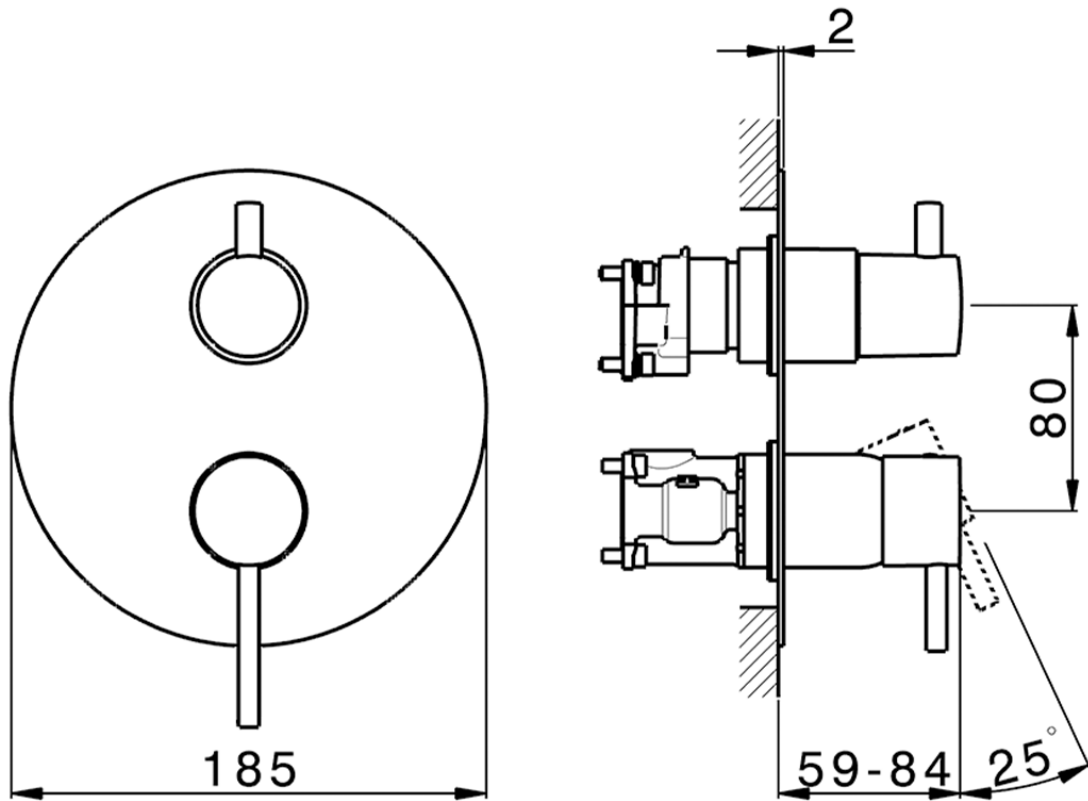

Exposed part for Single Lever One Box Valve ONE BOX_MT0BM030

MT0BM030

<https://en.huberitalia.com/exposed-part-for-single-lever-one-box-valve-one-box-mt0bm030>

ZB00B031

<https://en.huberitalia.com/one-box-universal-concealed-part-one-box-zb00b031>