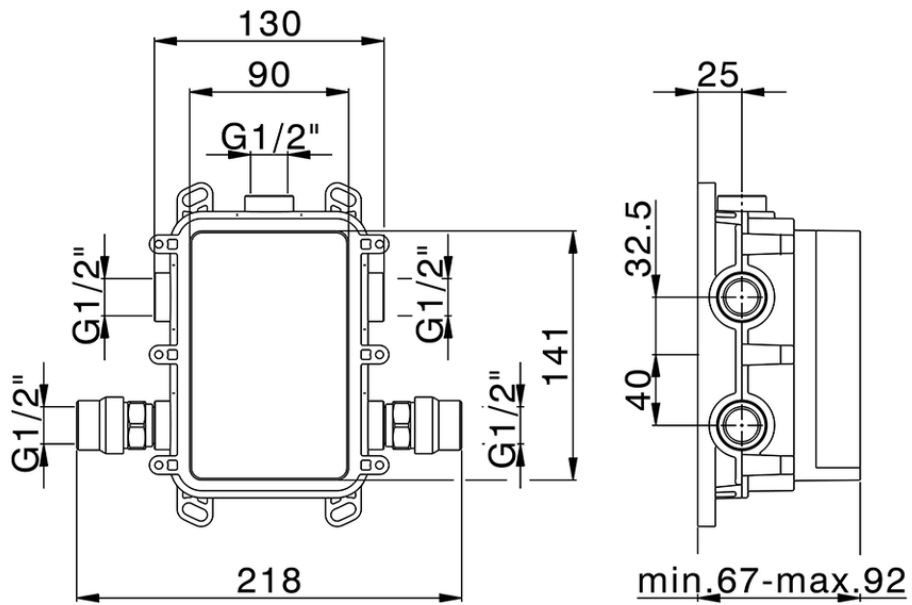

Exposed part for Single Lever One Box Valve ONE BOX_MT0BM030

MT0BM030

<https://en.huberitalia.com/exposed-part-for-single-lever-one-box-valve-one-box-mt0bm030>

ZB00B031

<https://en.huberitalia.com/one-box-universal-concealed-part-one-box-zb00b031>