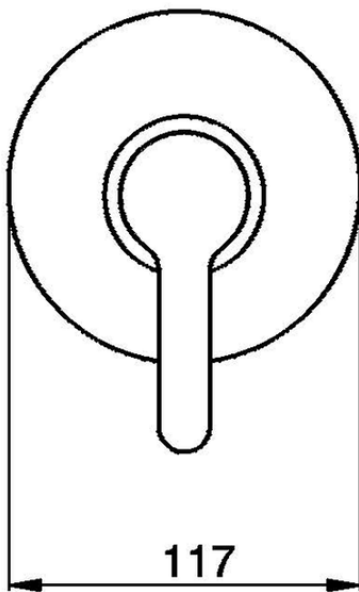

Exposed part for concealed S.L. shower valve H2_H2003000

H2003000

<https://en.huberitalia.com/exposed-part-for-concealed-s-l-shower-valve-h2-h2003000>

Piastra/Plate/Plaque/Platte/Placa

2-3mm: XX 27-47 YY 54-74

10mm: XX 16-40 YY 43-68

ZB005300

<https://en.huberitalia.com/concealed-single-lever-shower-valve-concealed-zb005300>

2024-11-15