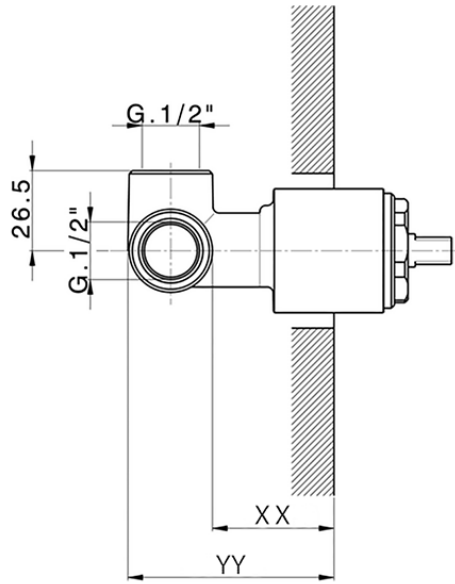

Exposed part for concealed S.L. shower valve H2_H2003000

H2003000

<https://en.huberitalia.com/exposed-part-for-concealed-s-l-shower-valve-h2-h2003000>

Piastra/Plate/Plaque/Platte/Placa

2-3mm: XX 27-47 YY 54-74

10mm: XX 16-40 YY 43-68

ZB005300

<https://en.huberitalia.com/concealed-single-lever-shower-valve-concealed-zb005300>

2024-11-15