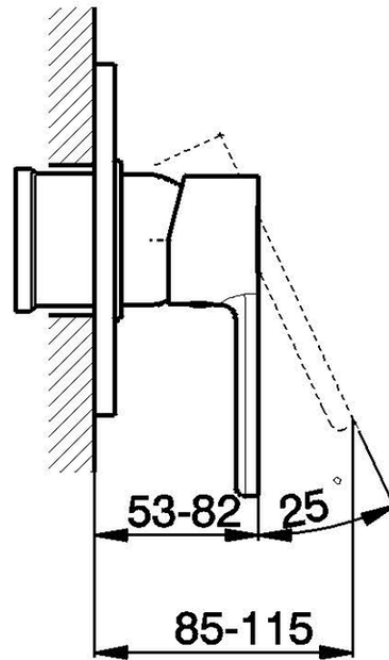

Exposed part for concealed S.L. shower valve H2_H2003000

H2003000

<https://en.huberitalia.com/exposed-part-for-concealed-s-l-shower-valve-h2-h2003000>

Piastra/Plate/Plaque/Platte/Placa

2-3mm: XX 27-47 YY 54-74

10mm: XX 16-40 YY 43-68

ZB005300

<https://en.huberitalia.com/concealed-single-lever-shower-valve-concealed-zb005300>

2024-11-15