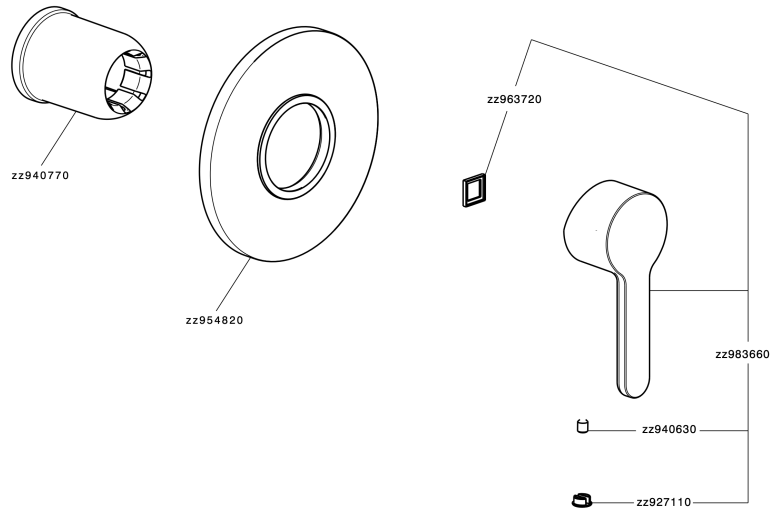

Exposed part for concealed S.L. shower valve H2_H2003000

H2003000

<https://en.huberitalia.com/exposed-part-for-concealed-s-l-shower-valve-h2-h2003000>

Concealed single lever shower valve CONCEALED_ZB005300

ZB005300

<https://en.huberitalia.com/concealed-single-lever-shower-valve-concealed-zb005300>

2024-11-15