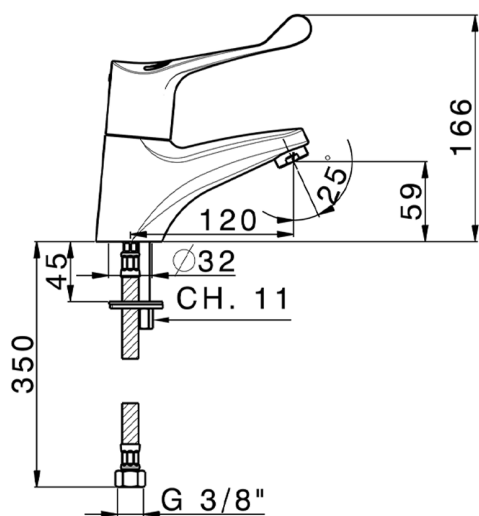

## HTS Basic Thermo Sequential Basin Mixer COMMUNITY\_HBT54000

MODEL **HBT54000**

HTS Basic Thermo Sequential Basin Mixer, without waste, G.3/8" stainless steel flexible hoses

AVAILABLE FINISHINGS

CHARACTERISTICS

### Sequential

The Huber sequential thermostatic cartridge HTS is equipped with a new, patented system for integrated and simultaneous adjustment of water temperature and flow.