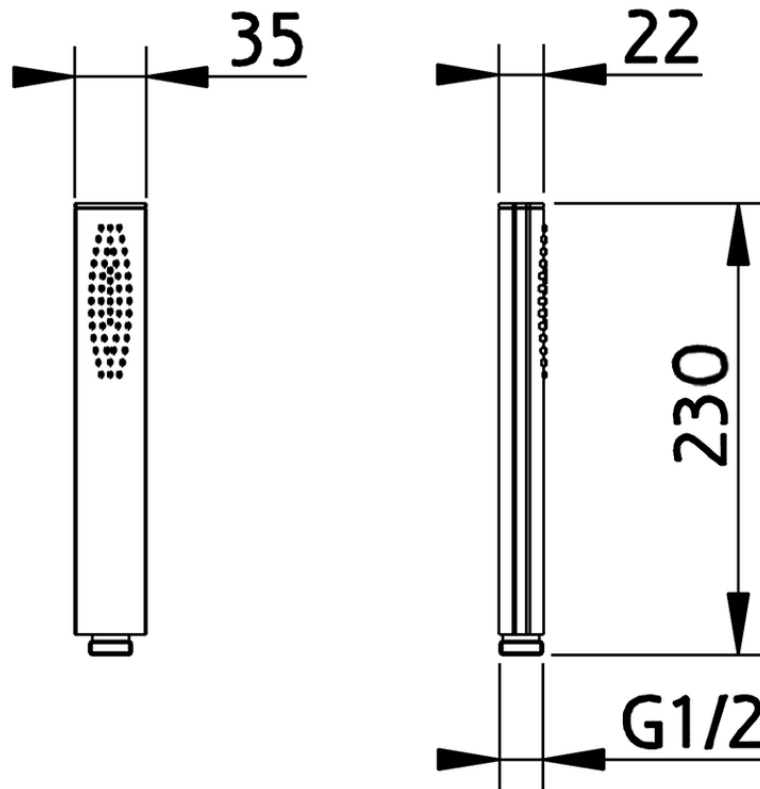

## Brass Minimal handshower SHOWER\_05.DO.28H.

05.DO.28H.

<https://en.huberitalia.com/brass-minimal-handshower-shower-05-do-28h>

2026-04-05