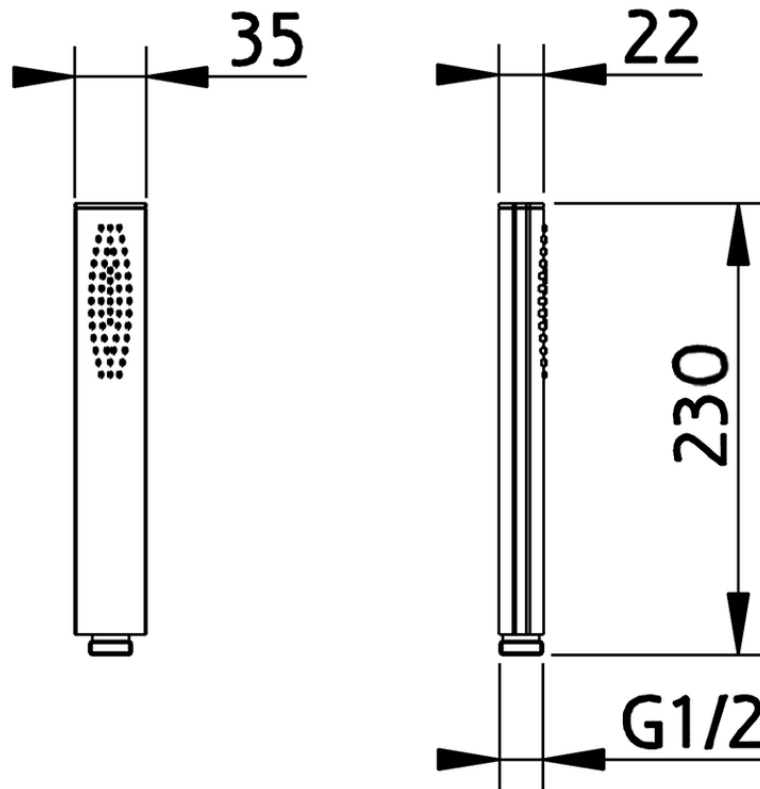

Brass Minimal handshower SHOWER_05.DO.28H.

05.DO.28H.

<https://en.huberitalia.com/brass-minimal-handshower-shower-05-do-28h>

2026-06-08