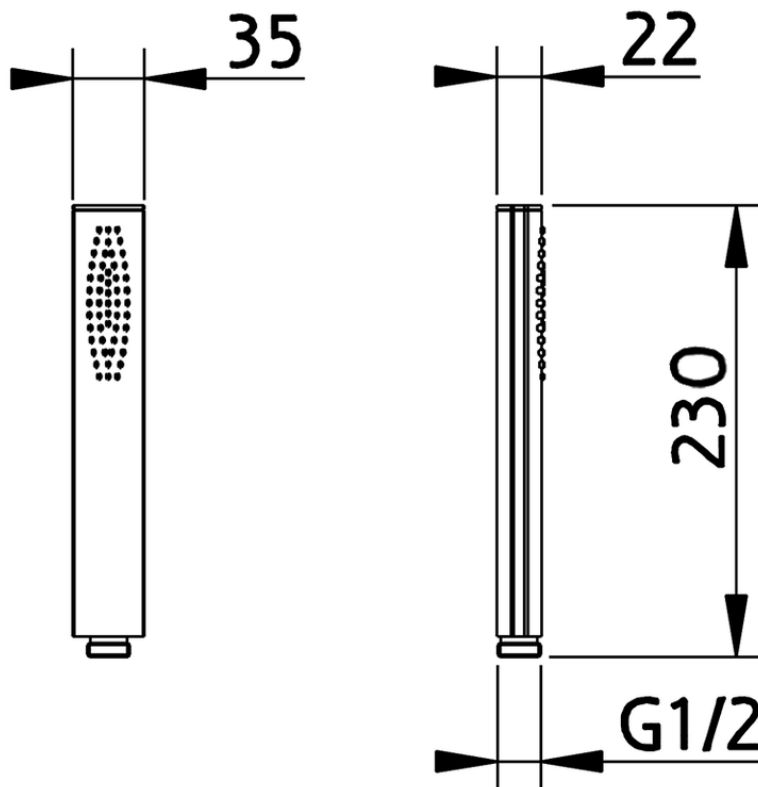

Brass Minimal handshower SHOWER_05.DO.28H.

05.DO.28H.

<https://en.huberitalia.com/brass-minimal-handshower-shower-05-do-28h>

2026-06-08