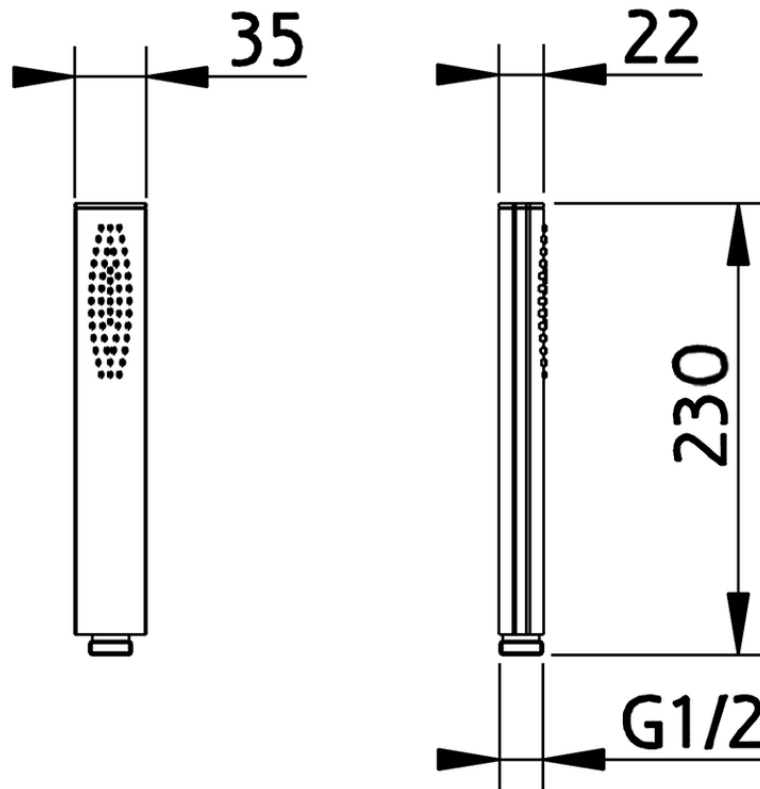

## Brass Minimal handshower SHOWER\_05.DO.28H.

05.DO.28H.

<https://en.huberitalia.com/brass-minimal-handshower-shower-05-do-28h>

2026-06-30