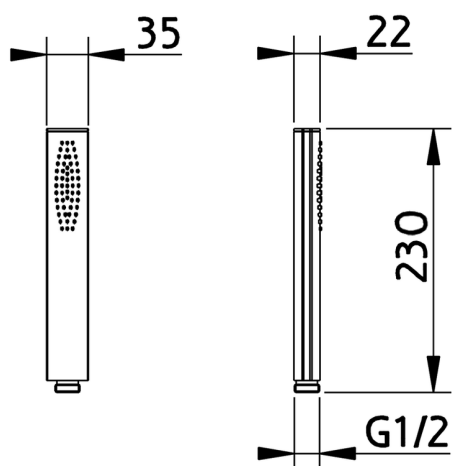

Brass Minimal handshower SHOWER_05.DO.28H.

MODEL **05.DO.28H.**

Brass Minimal handshower, 230x35x22 one spray

AVAILABLE FINISHINGS

CHARACTERISTICS

2026-04-08