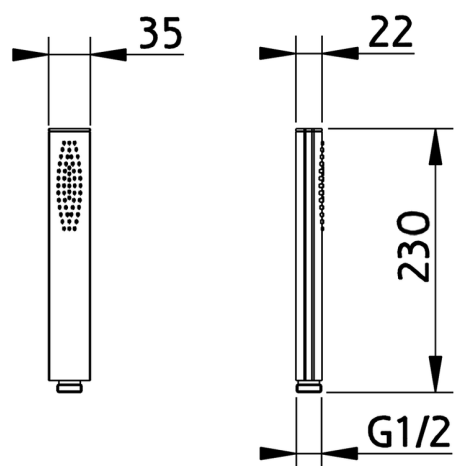

Brass Minimal handshower SHOWER_05.DO.28H.

MODEL **05.DO.28H.**

Brass Minimal handshower, 230x35x22 one spray

AVAILABLE FINISHINGS

CHARACTERISTICS

2026-06-10