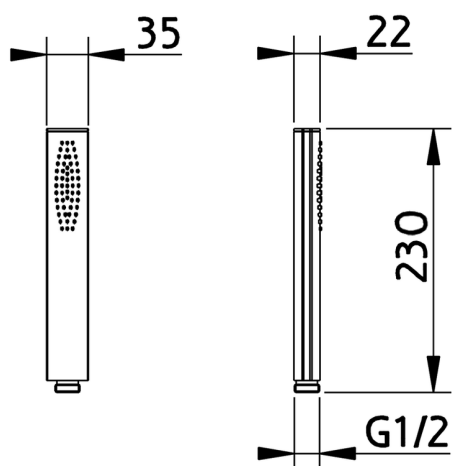

Brass Minimal handshower SHOWER_05.DO.28H.

MODEL **05.DO.28H.**

Brass Minimal handshower, 230x35x22 one spray

AVAILABLE FINISHINGS

CHARACTERISTICS

2026-06-08