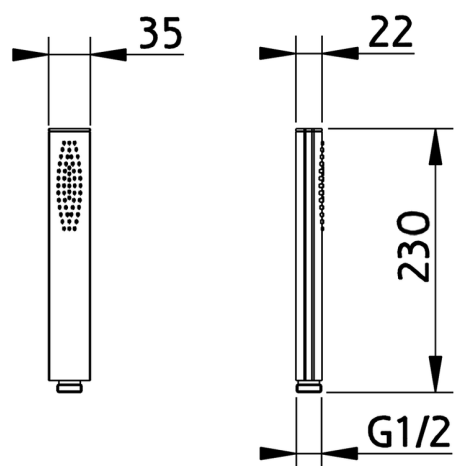

Brass Minimal handshower SHOWER_05.DO.28H.

MODEL **05.DO.28H.**

Brass Minimal handshower, 230x35x22 one spray

AVAILABLE FINISHINGS

CHARACTERISTICS

2026-04-06