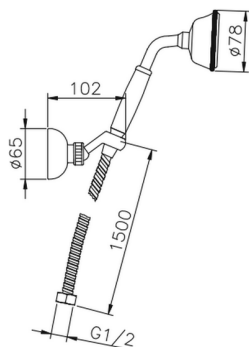

Victorian showerset SHOWER_63.03H.

MODEL **63.03H.**

Victorian showerset, wall mounted adjustable handshower bracket, 78 mm Brass Classic One spray Handshower, 150 cm Brass flexible hose

AVAILABLE FINISHINGS

-  **AC** AC Satin Brushed Nickel
-  **AG** AG Antique Gold
-  **BA** BA Old Bronze
-  **CR** CR Chrome
-  **2W** 2W Brushed Gold

CHARACTERISTICS

2025-01-05