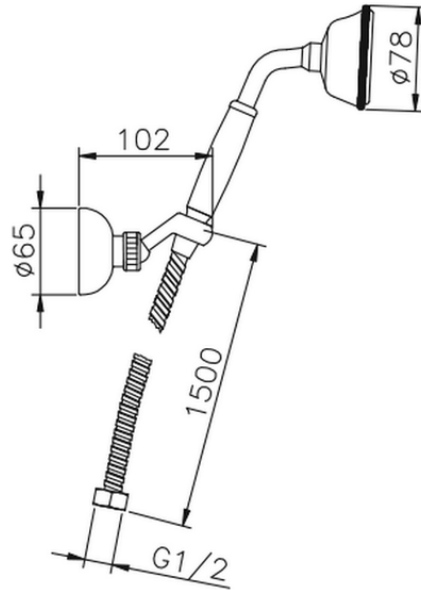

## Victorian showerset SHOWER\_63.03H.

63.03H.

<https://en.huberitalia.com/victorian-showerset-shower-63-03h>

2025-01-02