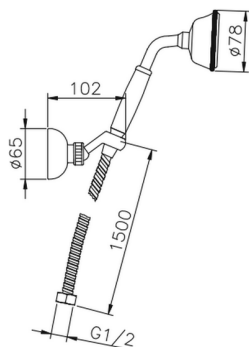

## Victorian showerset SHOWER\_63.03H.

MODEL **63.03H.**

Victorian showerset, wall mounted adjustable handshower bracket, 78 mm Brass Classic One spray Handshower, 150 cm Brass flexible hose