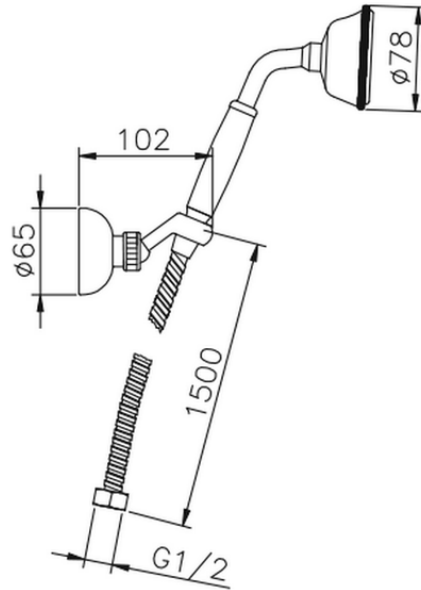

Victorian showerset SHOWER_63.03H.

63.03H.

<https://en.huberitalia.com/victorian-showerset-shower-63-03h>

2025-01-05