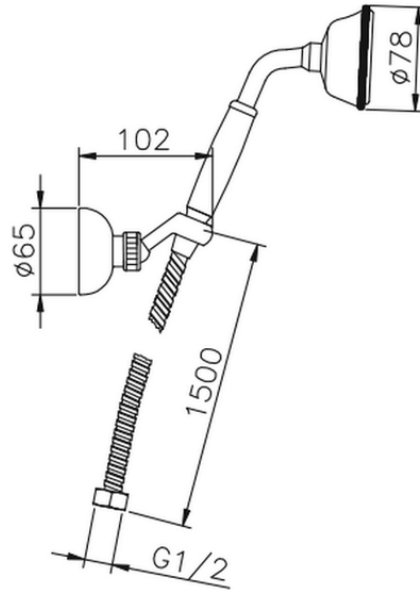

Victorian showerset SHOWER_63.03H.

63.03H.

<https://en.huberitalia.com/victorian-showerset-shower-63-03h>

2025-01-05