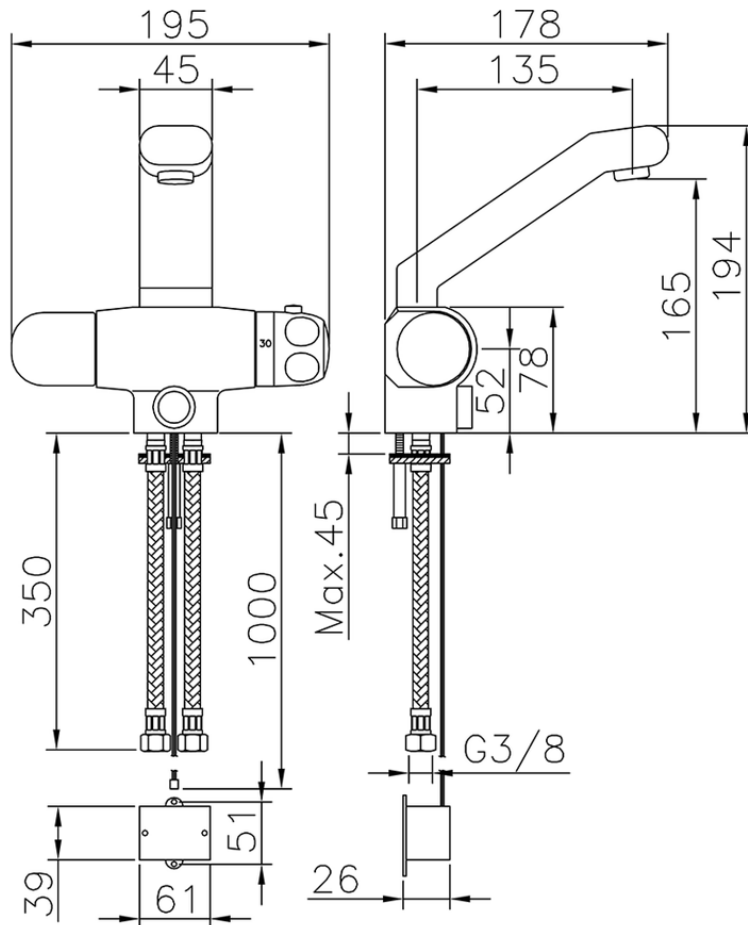

Thermo-basin mixer with electronic on-off control CLINIC&TECHNICAL_204.23H.

204.23H.

<https://en.huberitalia.com/thermo-basin-mixer-with-electronic-on-off-control-clinictchnical-204-23h>

2025-04-25