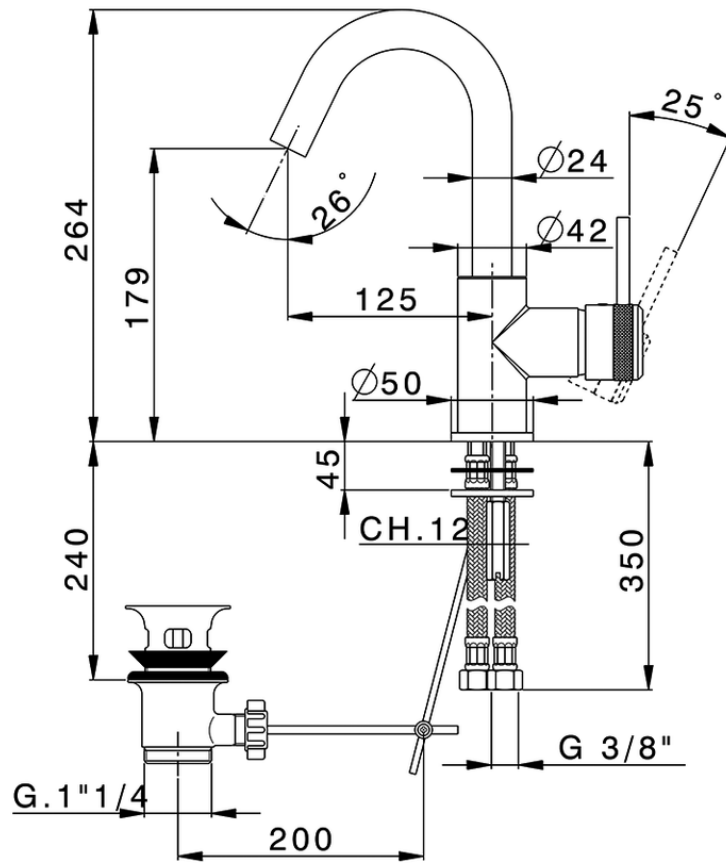

Single lever washbasin mixer EnergySave CHRONOS_CR000475

CR000475

<https://en.huberitalia.com/single-lever-washbasin-mixer-energysave-chronos-cr000475>

2024-12-30