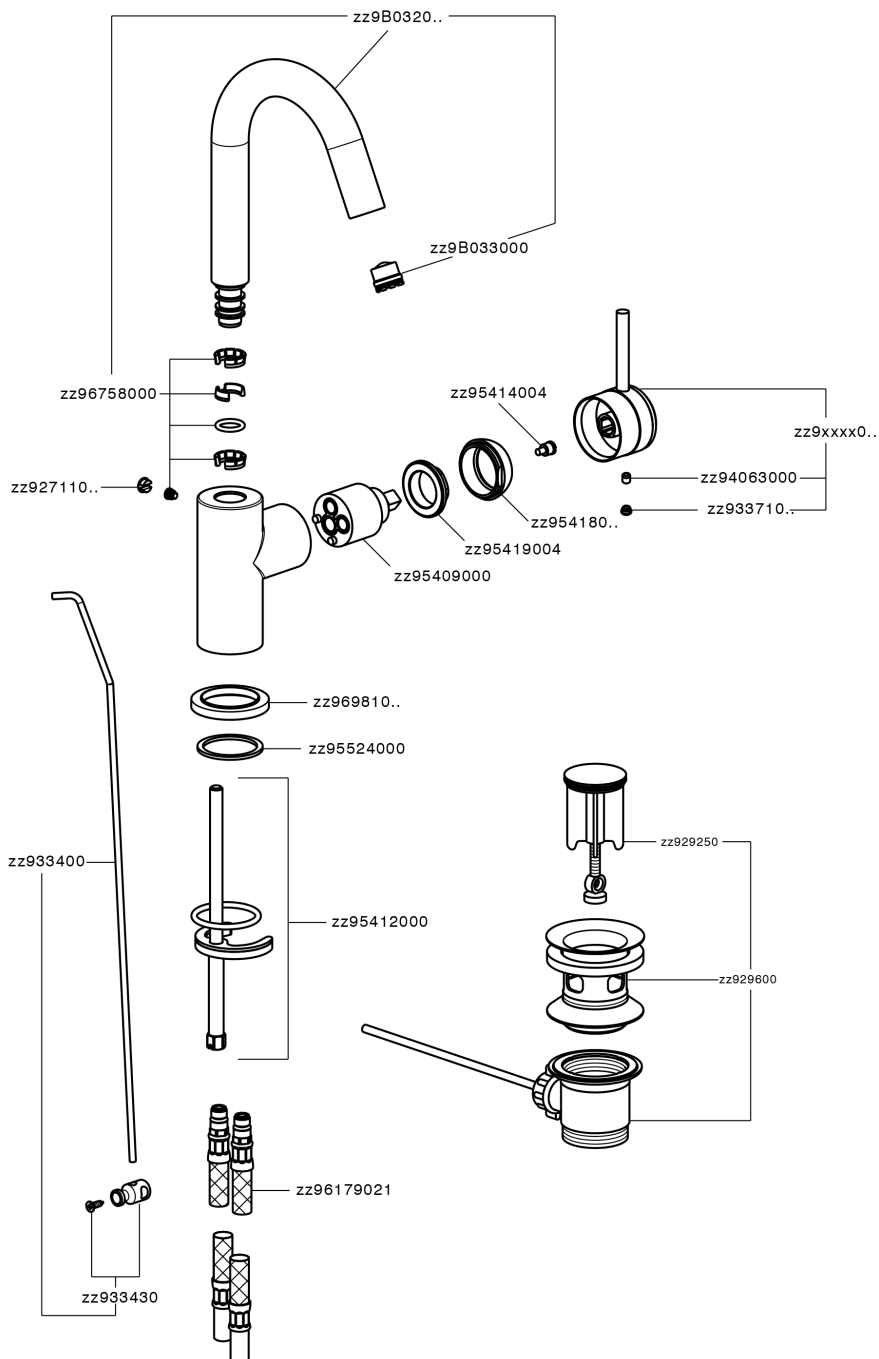

## Single lever washbasin mixer EnergySave CHRONOS\_CR000475

CR000475

<https://en.huberitalia.com/single-lever-washbasin-mixer-energysave-chronos-cr000475>

2024-12-21