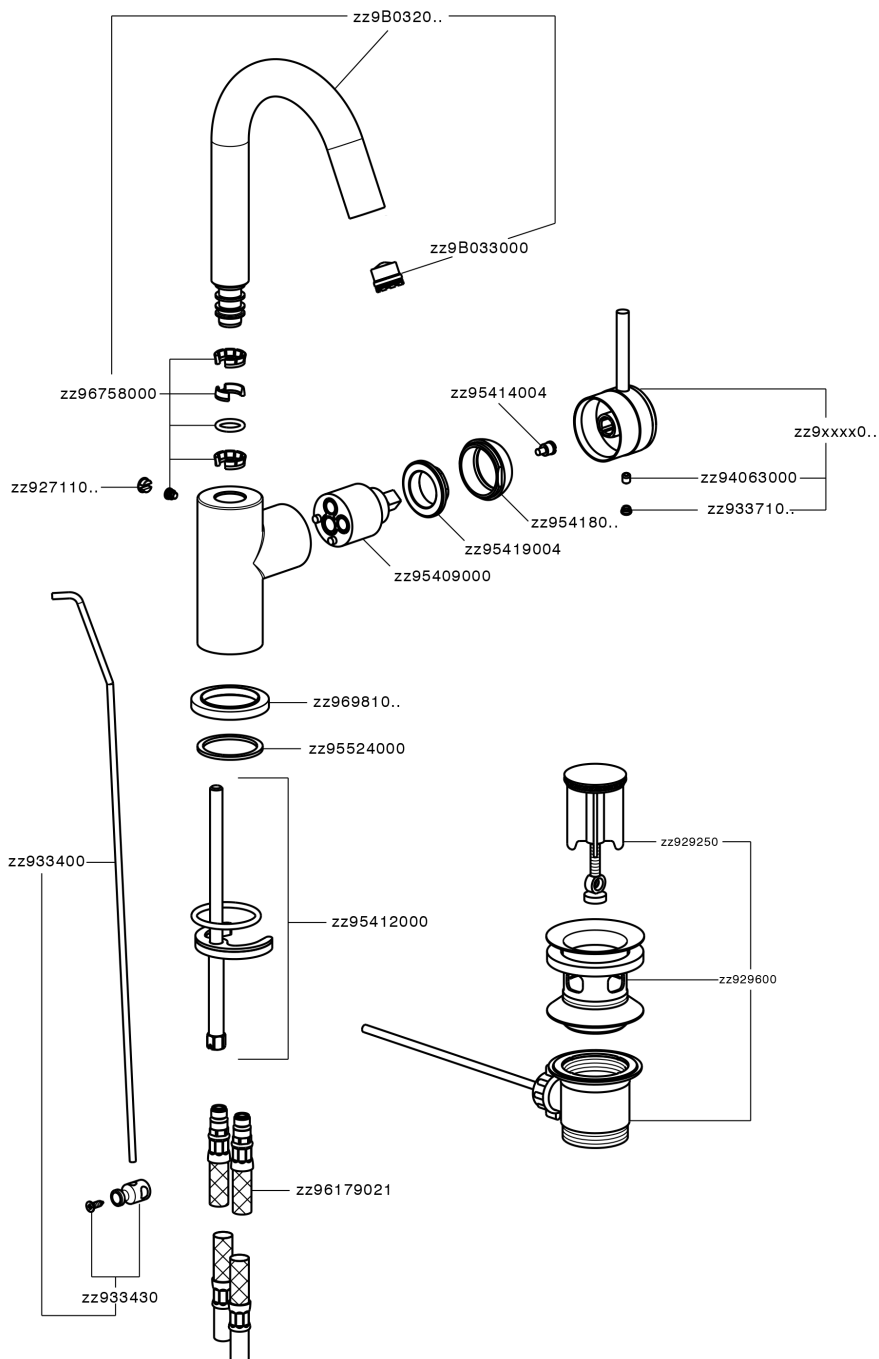

Single lever washbasin mixer EnergySave CHRONOS_CR000475

MODEL **CR000475**

Single lever washbasin mixer EnergySave, swivel spout, with 1"1/4 automatic pop-up waste, G.3/8" stainless steel flexible hoses

AVAILABLE FINISHINGS

-  **21** 21 Chrome
-  **2F** 2F Brushed Nickel
-  **2Q** 2Q Black Titanium

CHARACTERISTICS

Cartridge Spare Parts **ZZ95409000**

35 mm Cartridge

EcoStop

EcoStop feature limits water flow to approximately 50% of maximum output with one point of resistance on setting. Push slightly past the middle stop only when full water output is required. This will save water up to 50%.

EnergySave

Thanks to the EnergySave device, only cold water will be drawn if the lever is operated in the central position, so that the water heater will not be engaged and no hot water wasted, leading to considerable savings in energy and costs. The temperature can be adjusted by rotating the lever to the left, until the desired temperature is reached.

Single lever washbasin mixer EnergySave CHRONOS_CR000475

CR000475

<https://en.huberitalia.com/single-lever-washbasin-mixer-energysave-chronos-cr000475>

2024-12-21