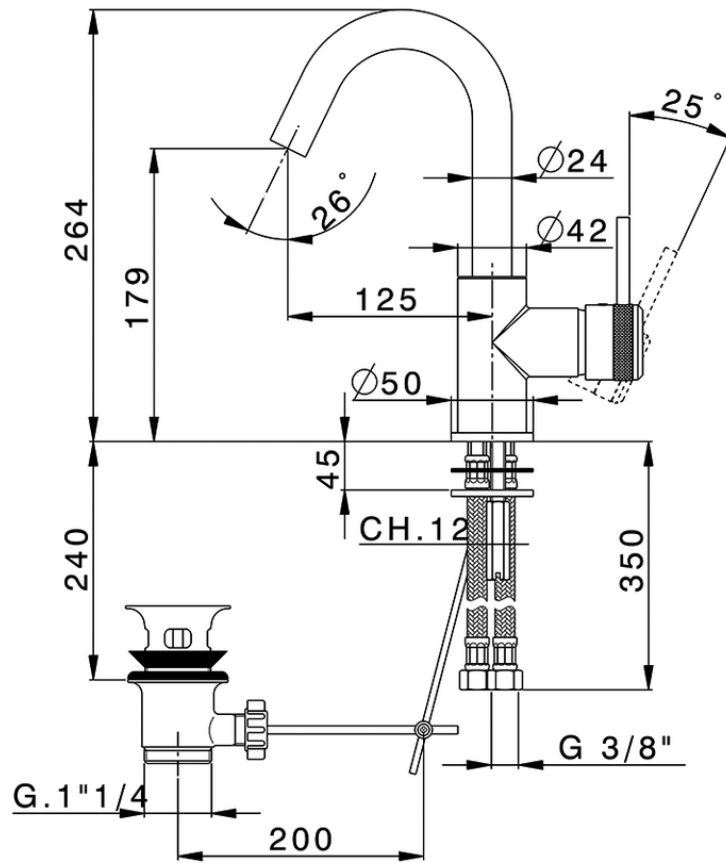

Single lever washbasin mixer EnergySave CHRONOS_CR000475

CR000475

<https://en.huberitalia.com/single-lever-washbasin-mixer-energysave-chronos-cr000475>

2025-01-02