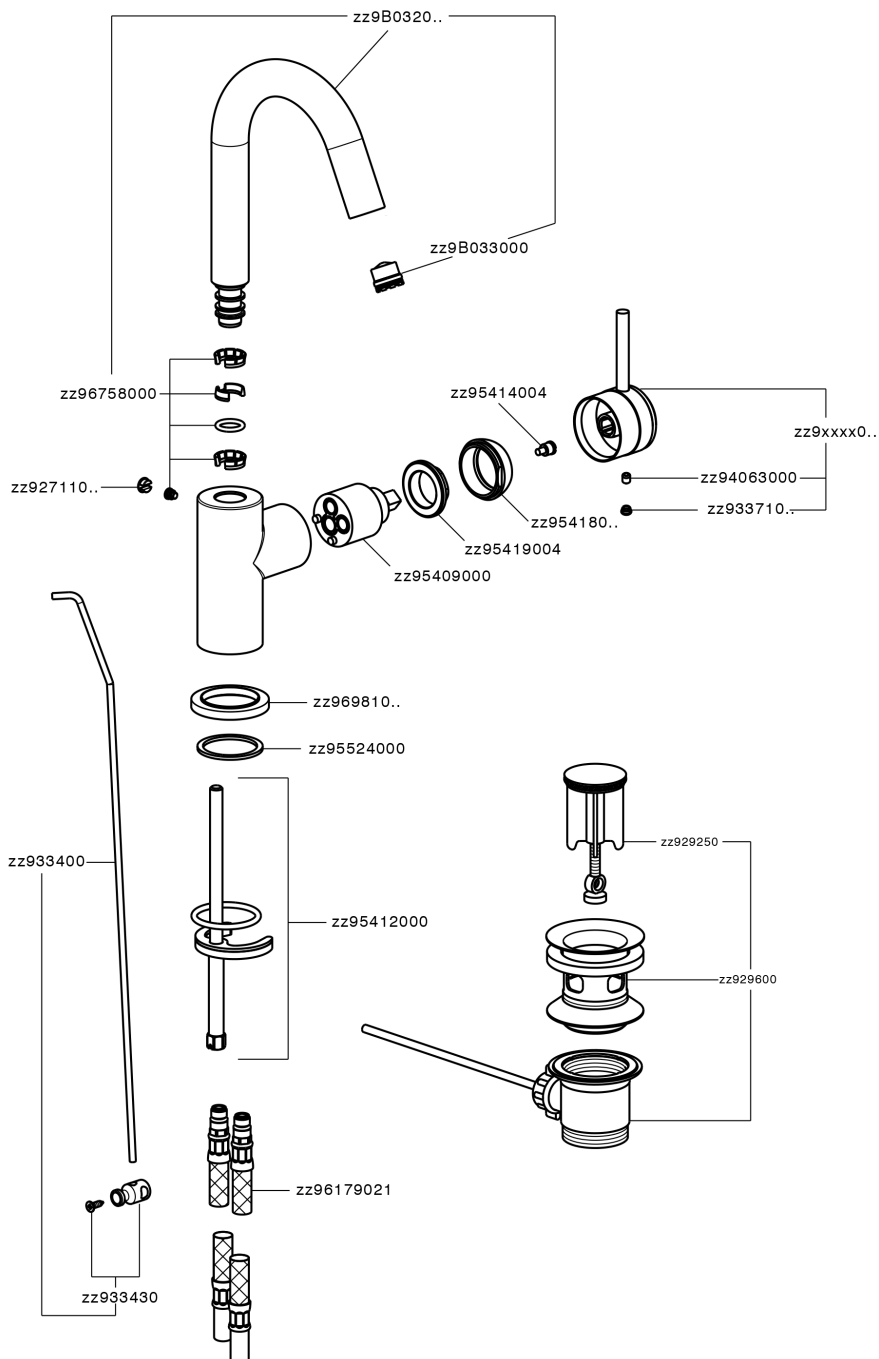

## Single lever washbasin mixer EnergySave CHRONOS\_CR000475

CR000475

<https://en.huberitalia.com/single-lever-washbasin-mixer-energysave-chronos-cr000475>

2025-01-02