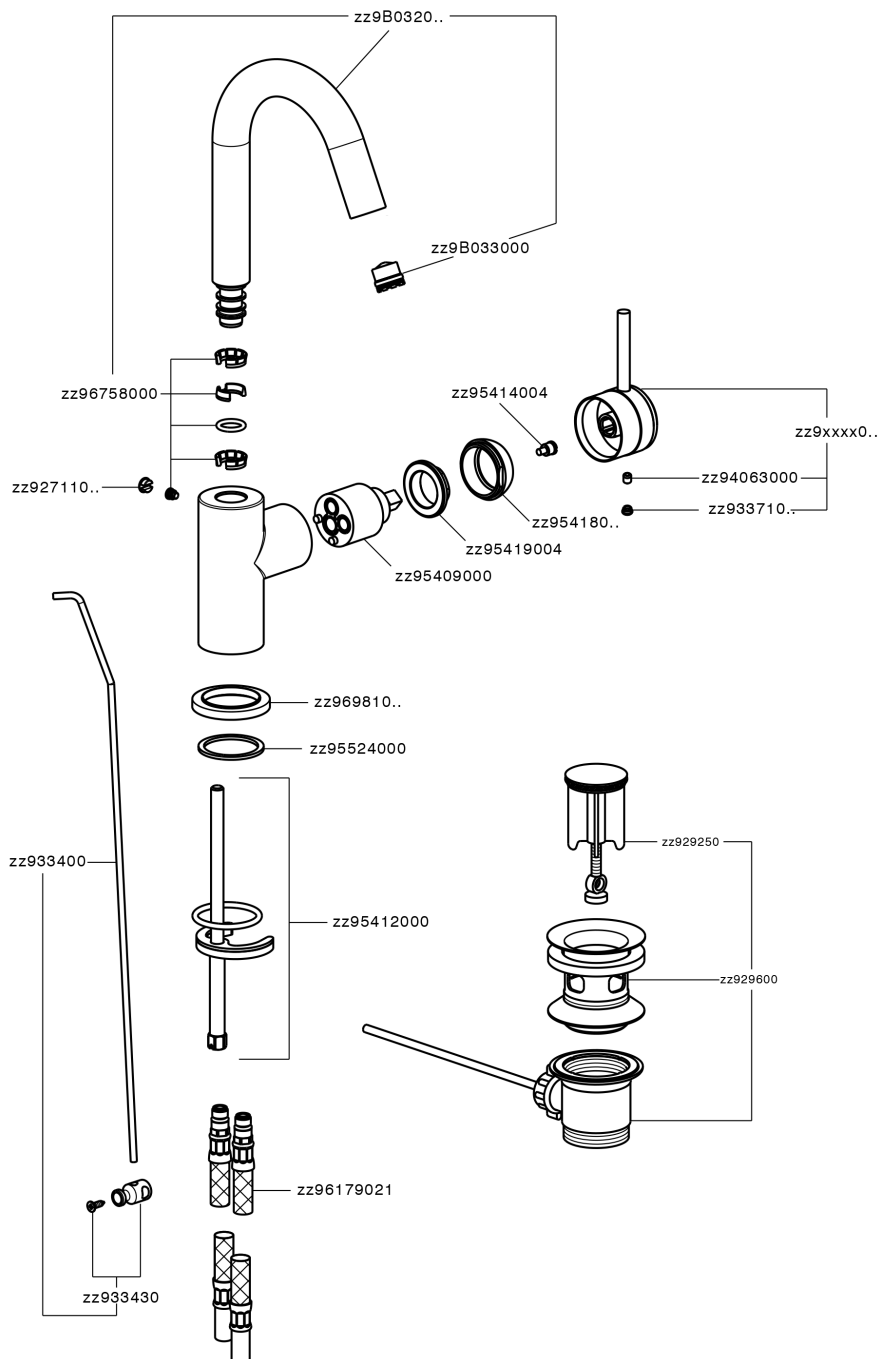

Single lever washbasin mixer EnergySave CHRONOS_CR000475

MODEL **CR000475**

Single lever washbasin mixer EnergySave, swivel spout, with 1"1/4 automatic pop-up waste, G.3/8" stainless steel flexible hoses

AVAILABLE FINISHINGS

-  **21** 21 Chrome
-  **2F** 2F Brushed Nickel
-  **2Q** 2Q Black Titanium

CHARACTERISTICS

Cartridge Spare Parts **ZZ95409000**

35 mm Cartridge

EcoStop

EcoStop feature limits water flow to approximately 50% of maximum output with one point of resistance on setting. Push slightly past the middle stop only when full water output is required. This will save water up to 50%.

EnergySave

Thanks to the EnergySave device, only cold water will be drawn if the lever is operated in the central position, so that the water heater will not be engaged and no hot water wasted, leading to considerable savings in energy and costs. The temperature can be adjusted by rotating the lever to the left, until the desired temperature is reached.

Single lever washbasin mixer EnergySave CHRONOS_CR000475

CR000475

<https://en.huberitalia.com/single-lever-washbasin-mixer-energysave-chronos-cr000475>

2025-01-02