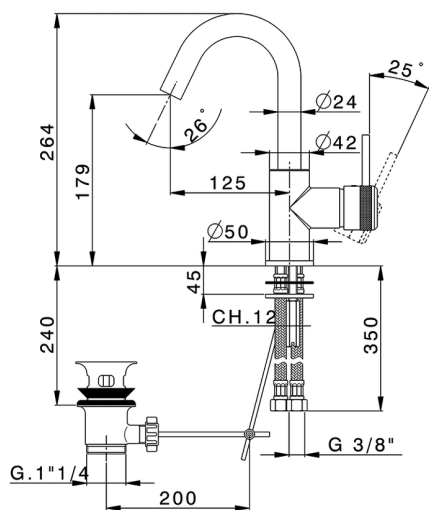

Single lever washbasin mixer EnergySave CHRONOS_CR000475

MODEL **CR000475**

Single lever washbasin mixer EnergySave, swivel spout, with 1"1/4 automatic pop-up waste, G.3/8" stainless steel flexible hoses

AVAILABLE FINISHINGS

-  **21** 21 Chrome
-  **2F** 2F Brushed Nickel
-  **2Q** 2Q Black Titanium

CHARACTERISTICS

Cartridge Spare Parts **ZZ95409000**

35 mm Cartridge

EcoStop

EcoStop feature limits water flow to approximately 50% of maximum output with one point of resistance on setting. Push slightly past the middle stop only when full water output is required. This will save water up to 50%.

EnergySave

Thanks to the EnergySave device, only cold water will be drawn if the lever is operated in the central position, so that the water heater will not be engaged and no hot water wasted, leading to considerable savings in energy and costs. The temperature can be adjusted by rotating the lever to the left, until the desired temperature is reached.